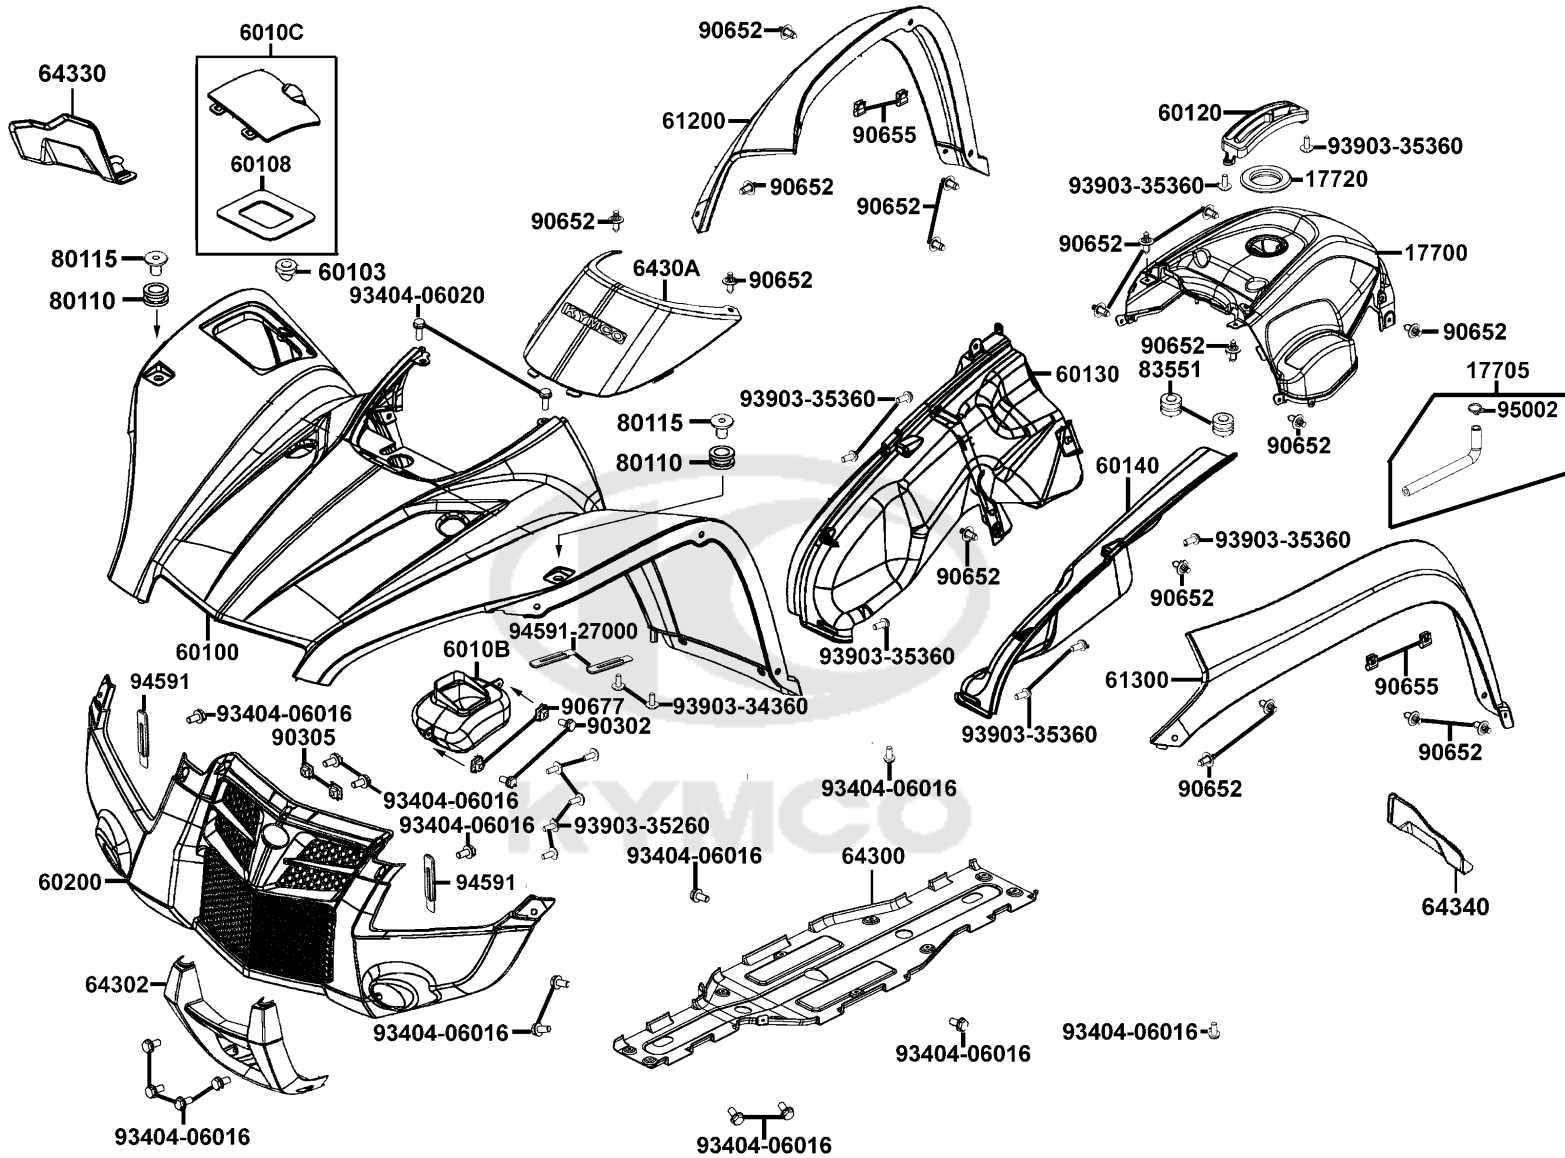

F05

Fender Front