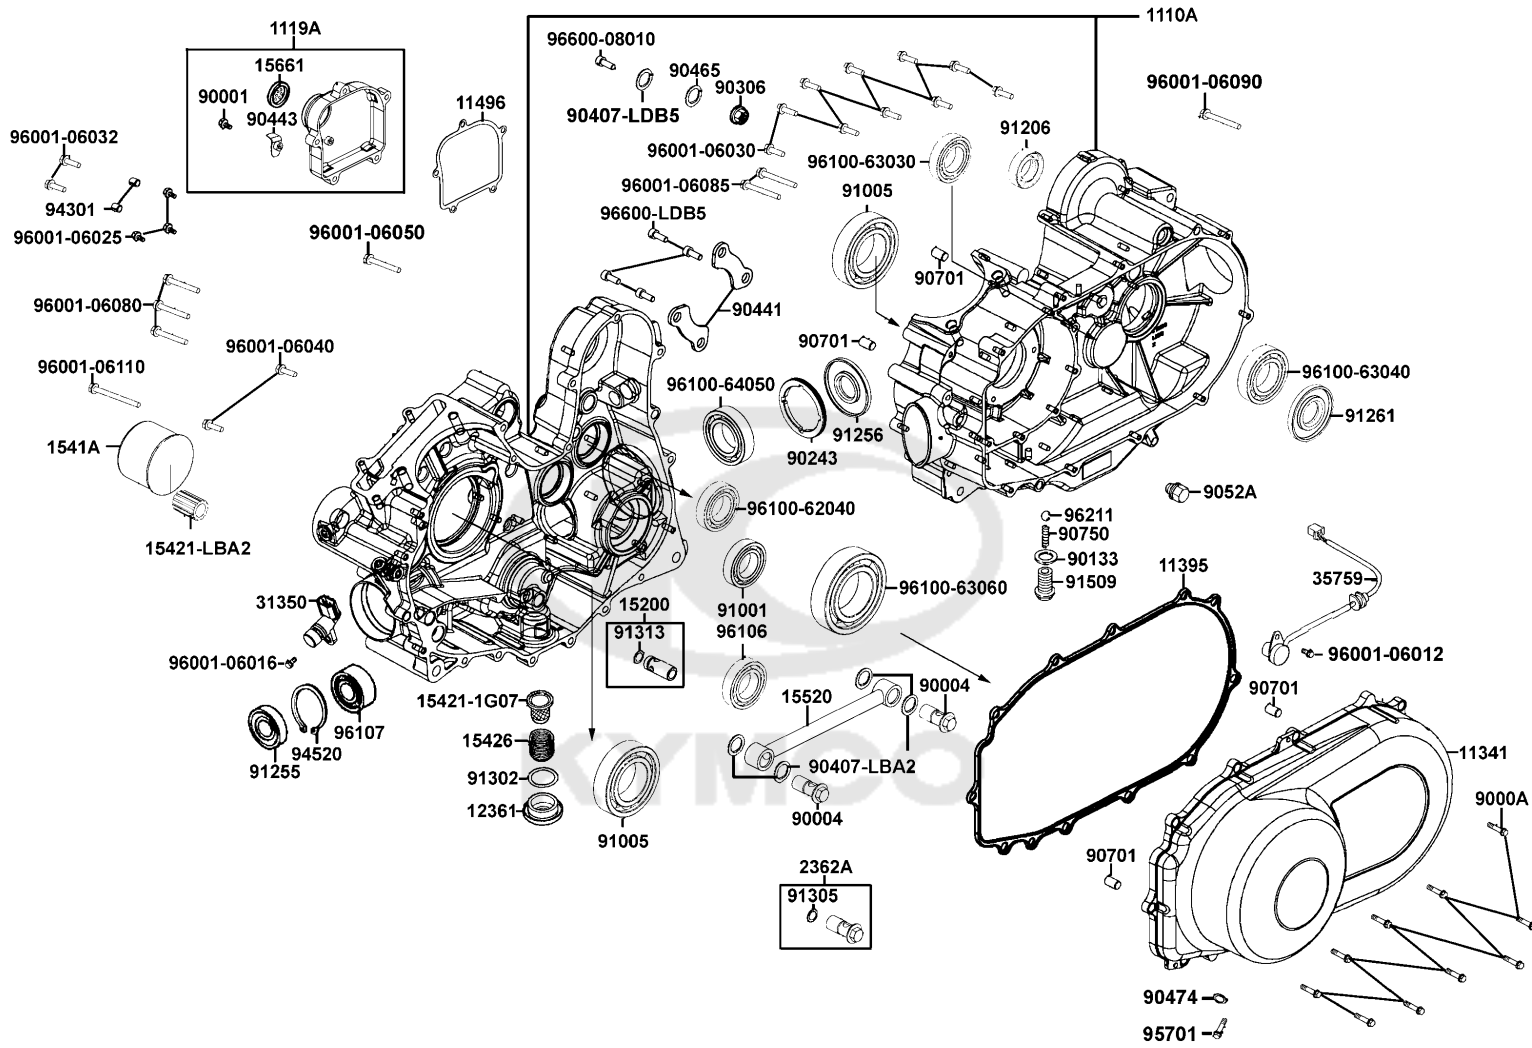

E01

Crank Case