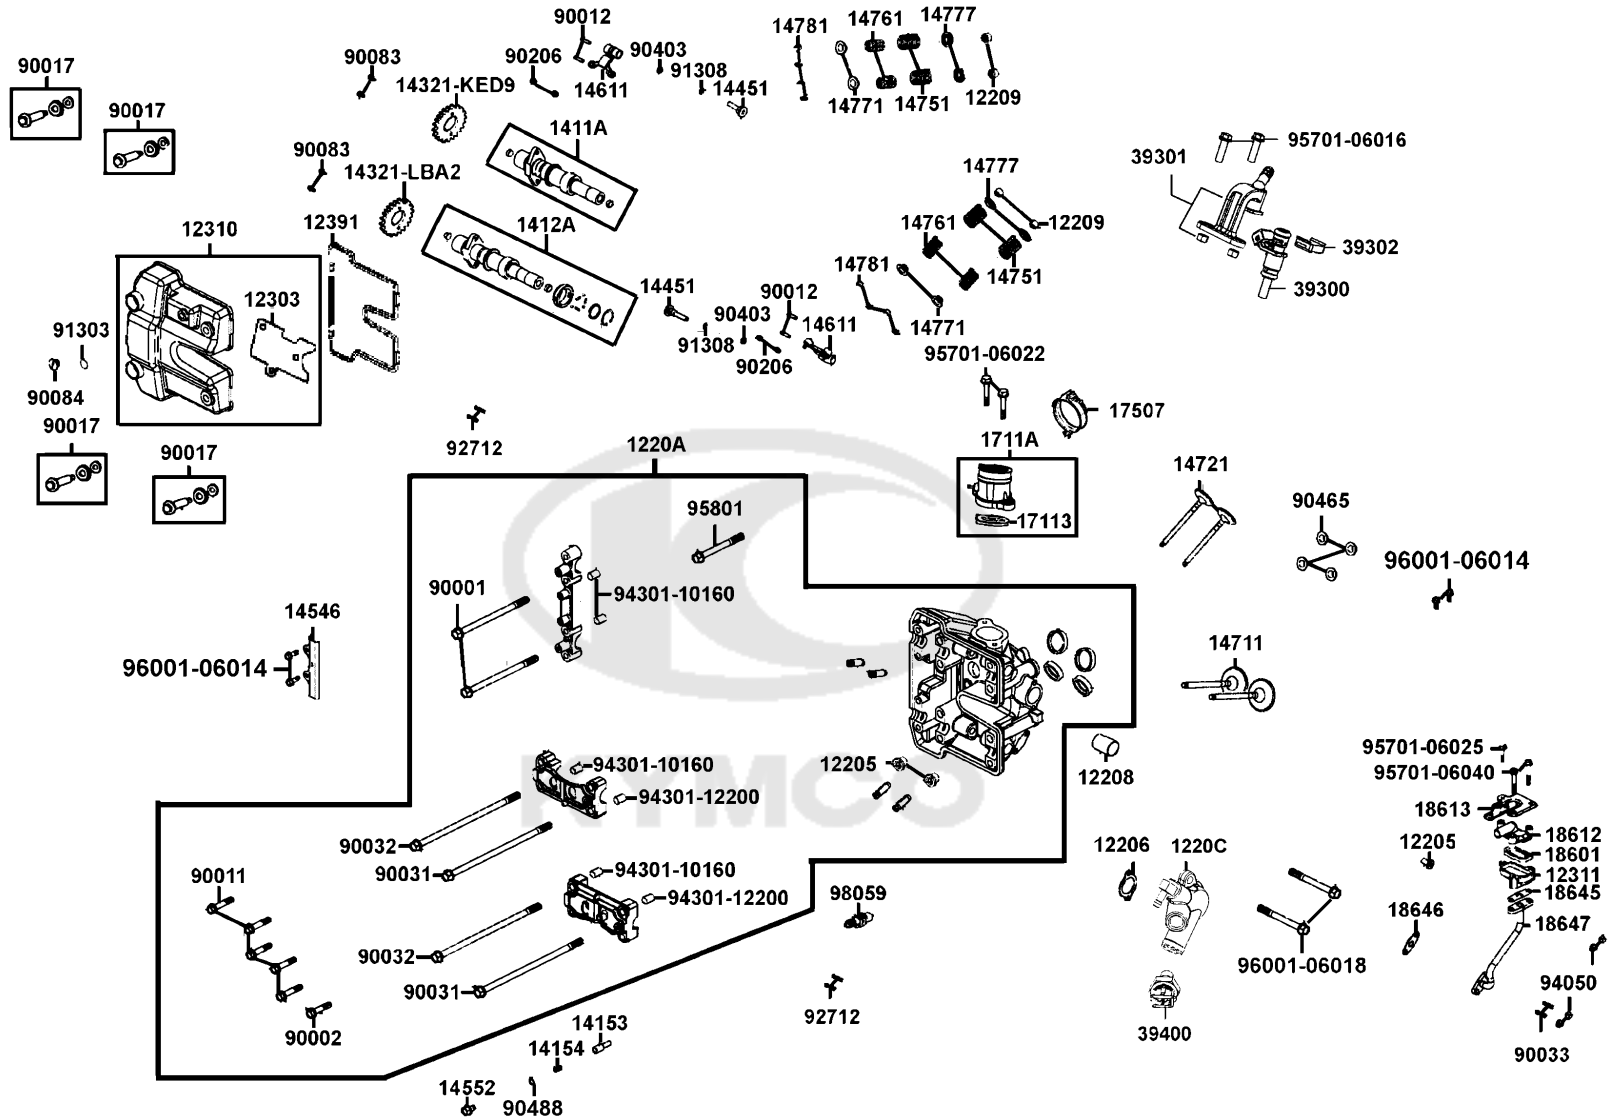

E02

Cylinder Head Cover Cylinder Head