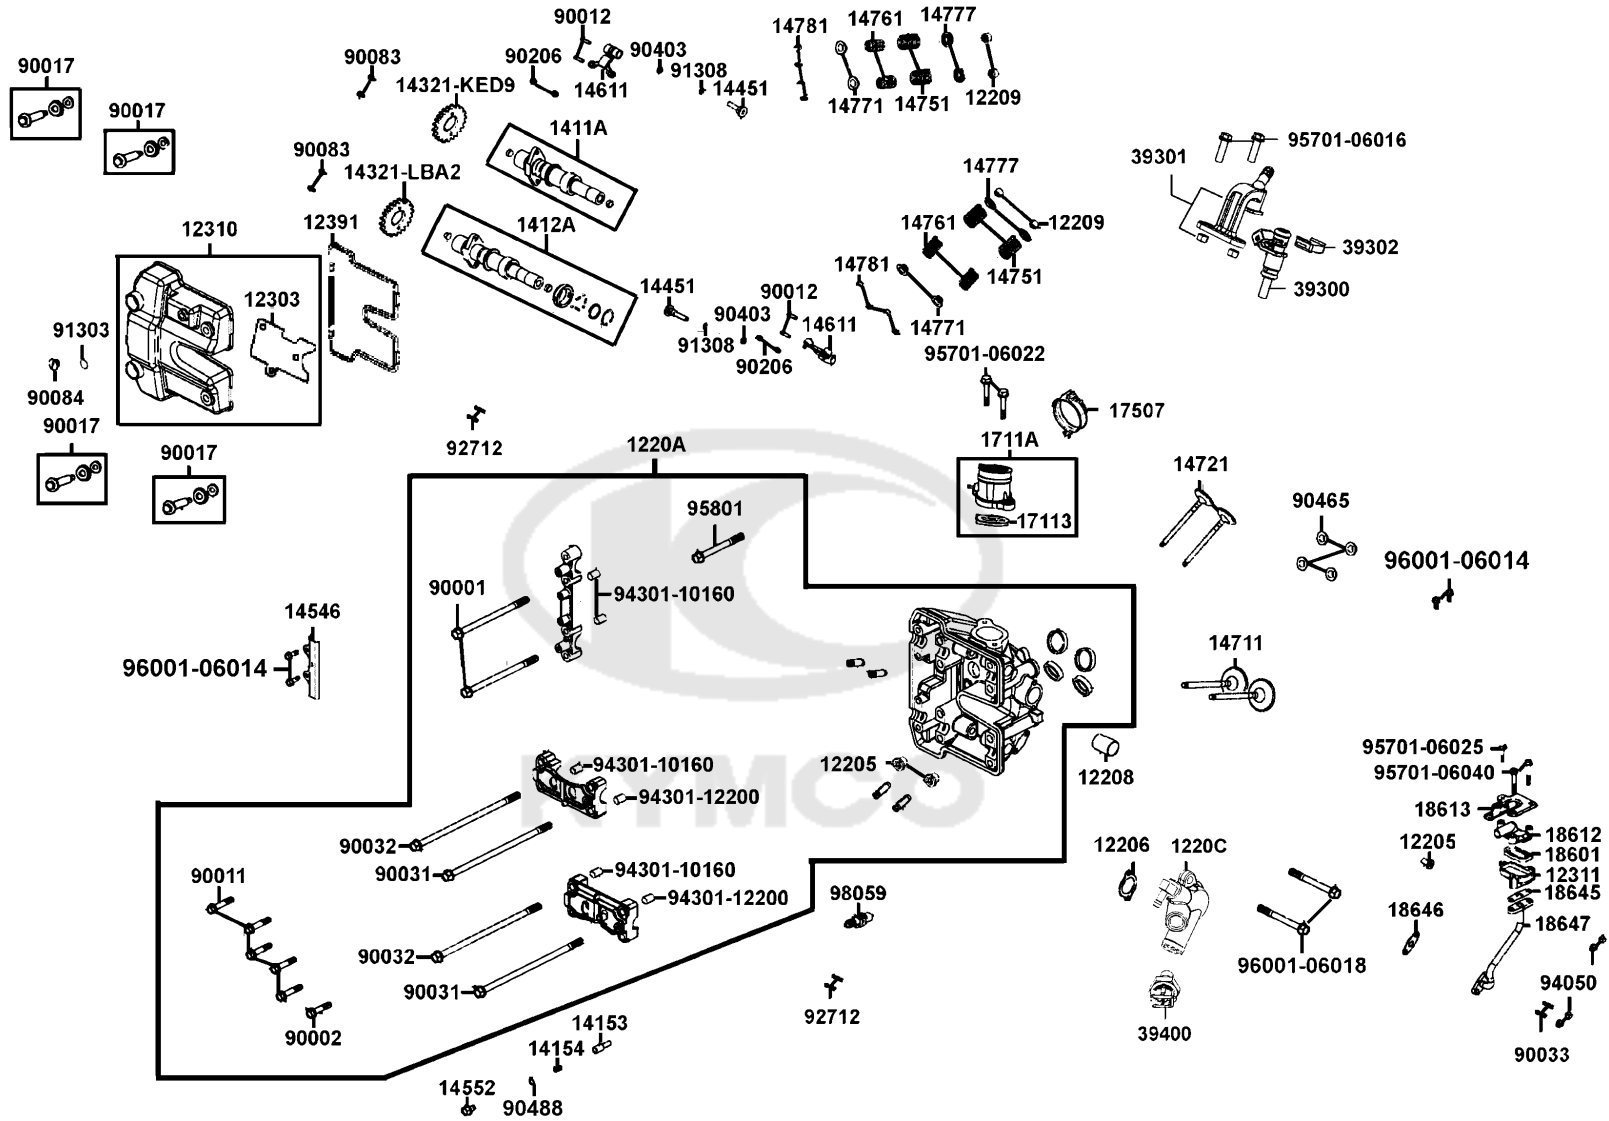

E02

Cylinder Head Cover Cylinder Head

Sales mark	Ref no	Part no	Description	Reg description	Regd no	E02
	12205	12205-KHE8-301	BOLT SEALING 12MM	BOLT SEALING 12MM	3	
	12206	12206-LBA2-E00	GASKET WATER COVER	GASKET WATER COVER	1	
	12208	12208-LBA2-E00	STOPPER HEAD WATER	STOPPER HEAD WATER	1	
	12209	12209-GDB4-68A	SEAL VALVE STEM	SEAL VALVE STEM	4	
	1220A	1220A-LDG7-900	HEAD ASSY CYLNDER	HEAD ASSY CYLNDER	1	
	1220C	1220C-LGC7-305	COVER COMP WATER	COVER COMP WATER	1	
	12303	12303-LBA2-E00	GASKET PLATE	GASKET PLATE	1	
**	12310	12310-LDB5-E00	COVER COMP HEAD	COVER COMP HEAD	1	
	12311	12311-KBE2-900	BODY REED VALVE	BODY REED VALVE	1	
	12391	12391-LBA2-E00	SEAL HEAD COVER	SEAL HEAD COVER	1	
	1411A	1411A-LBA2-E00	CAMSHAFT INLET COMP	CAMSHAFT INLET COMP	1	
	1412A	1412A-LDG7-E00	CAMSHAFT EXH COMP	CAMSHAFT EXH COMP	1	
	14153	14153-LBA2-E00	STOPPER	STOPPER	1	
	14154	14154-LBA2-E00	SPRING STOPPER	SPRING STOPPER	1	
	14321-KED9	14321-KED9-900	SPROCKET CAMSHAFT	SPROCKET CAMSHAFT	1	
	14321-LBA2	14321-LBA2-E00	SPROCKET CAMSHAFT	SPROCKET CAMSHAFT	1	
	14451	14451-LBA2-E00	SHAFT ROCKER ARM	SHAFT ROCKER ARM	2	
	14546	14546-LBA2-E00	GUIDE UPPER TENSIONER	GUIDE UPPER TENSIONER	1	
	14552	14552-KGBG-900	STOPPER BOLT	STOPPER BOLT	1	
	14611	14611-LBA2-E00	ARM VALVE ROCKER	ARM VALVE ROCKER	2	