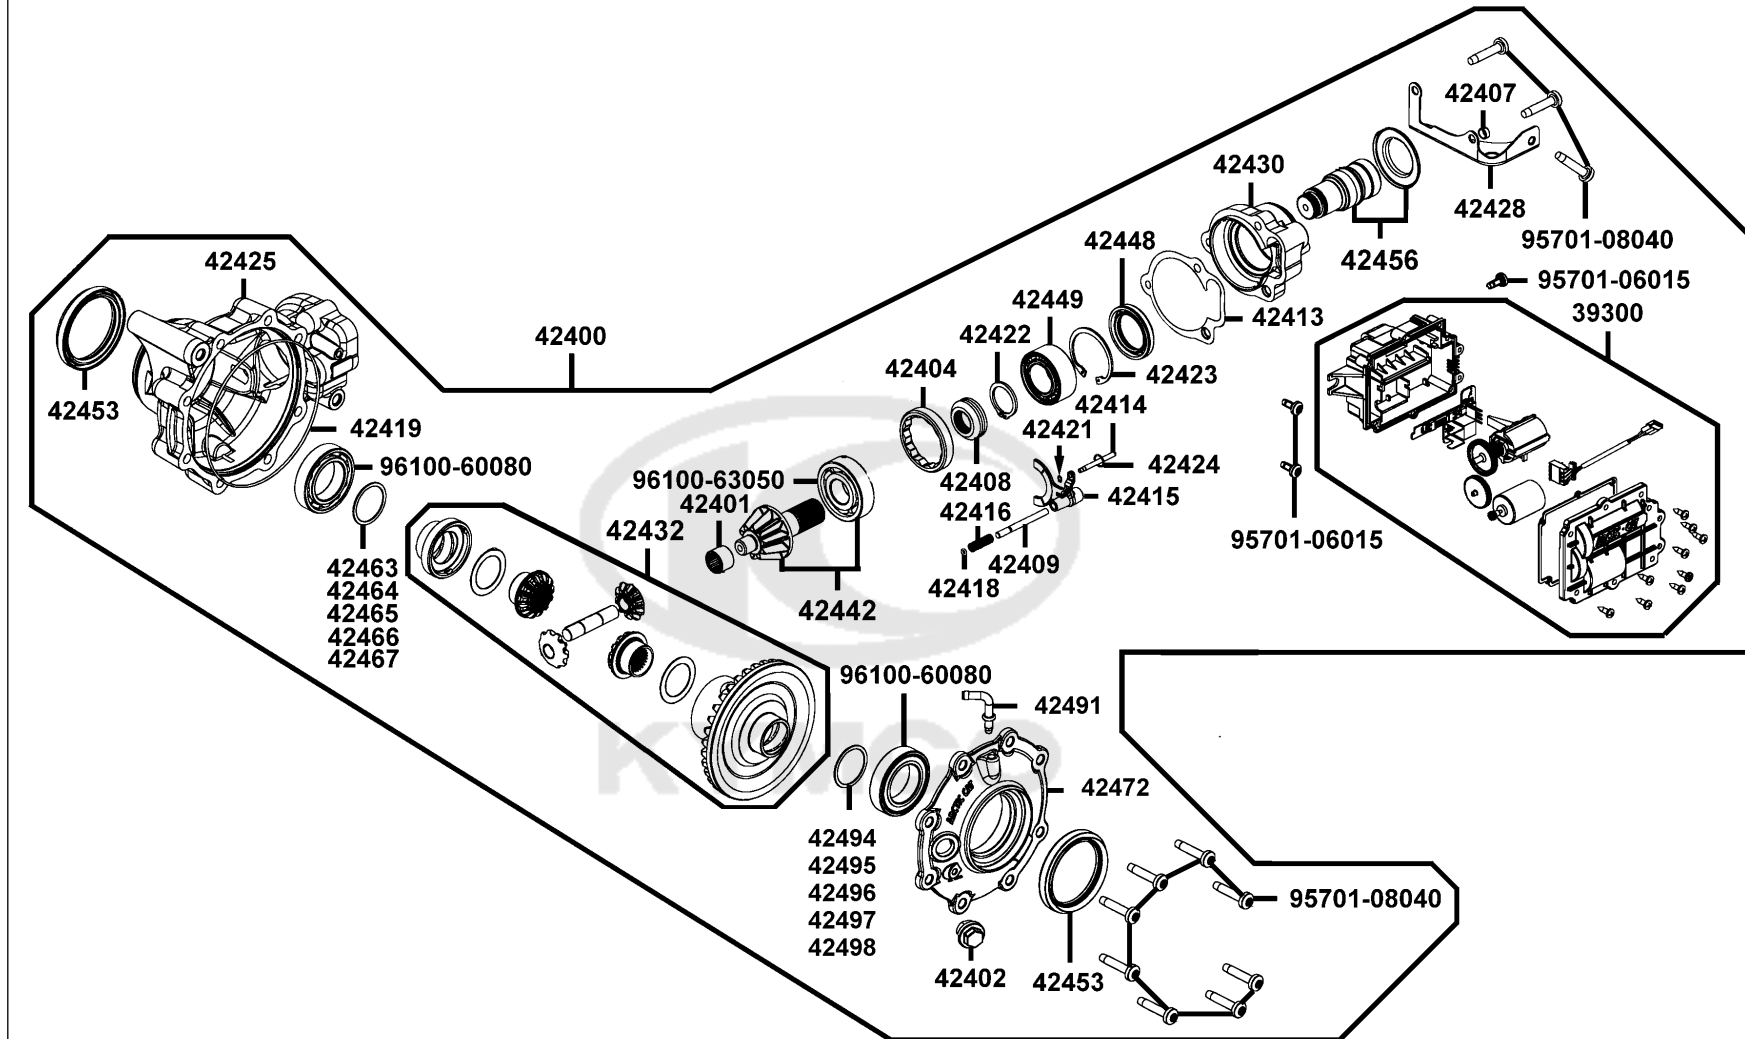

F27

Separated Parts Of Fr Final Differential