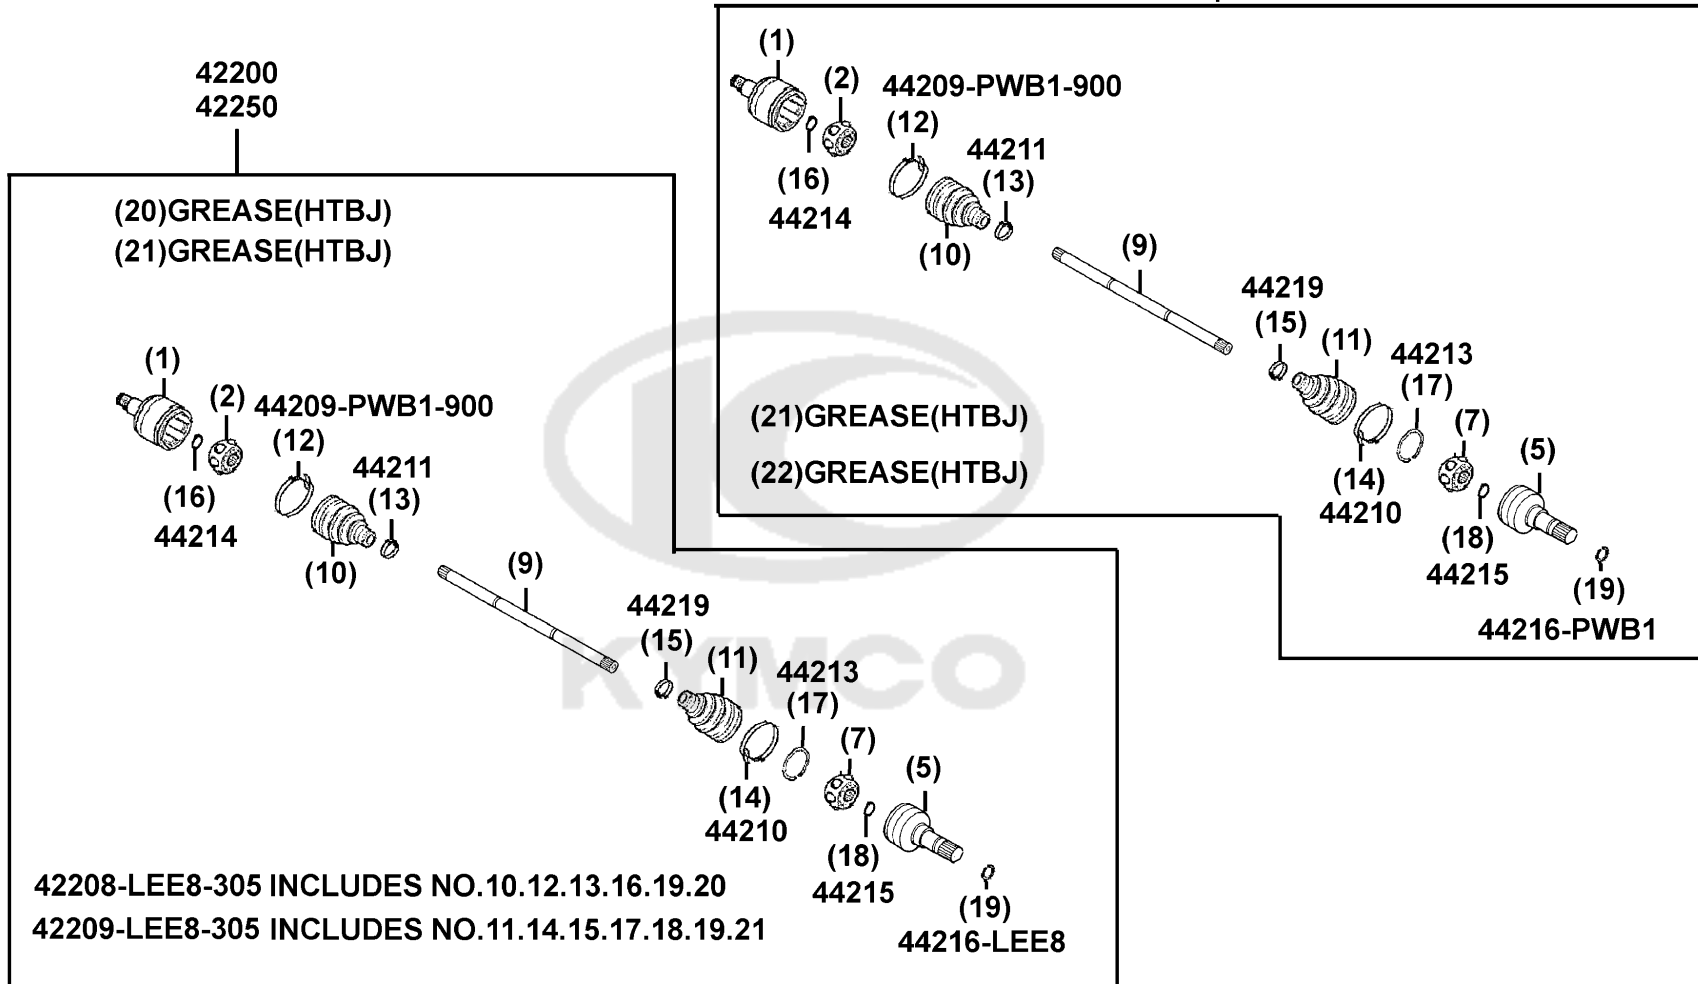

Separated Parts Of CVJ

44208-PWB1-305 INCLUDES NO.10.12.13.16.19.21
44209-PWB1-305 INCLUDES NO.11.14.15.17.18.19.22

44200
44250

42208-LEE8-305 INCLUDES NO.10.12.13.16.19.20
42209-LEE8-305 INCLUDES NO.11.14.15.17.18.19.21