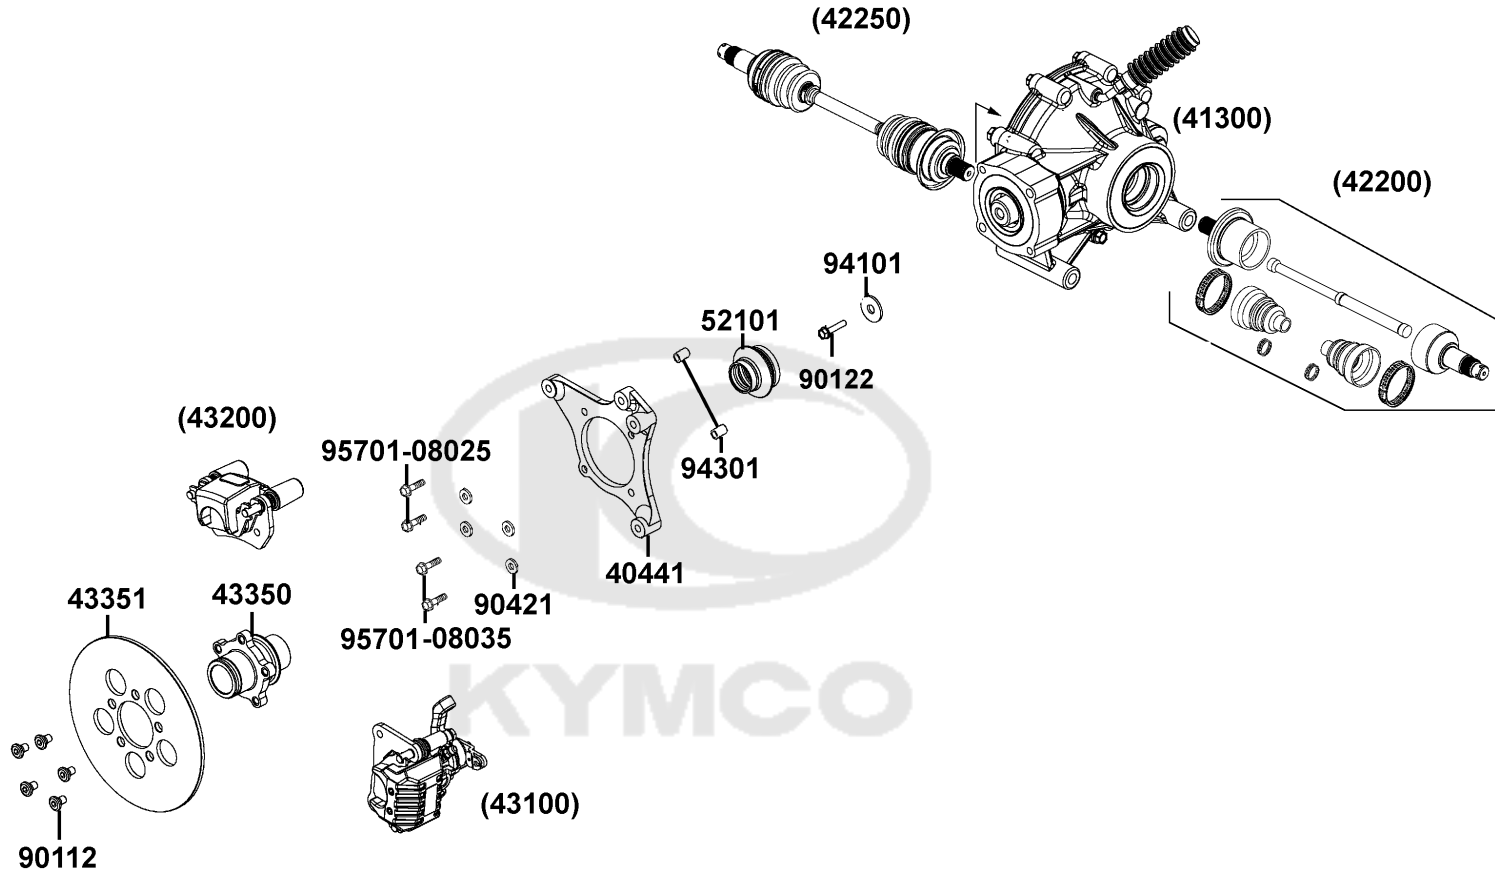

F18

Disk Assy Rr Brk