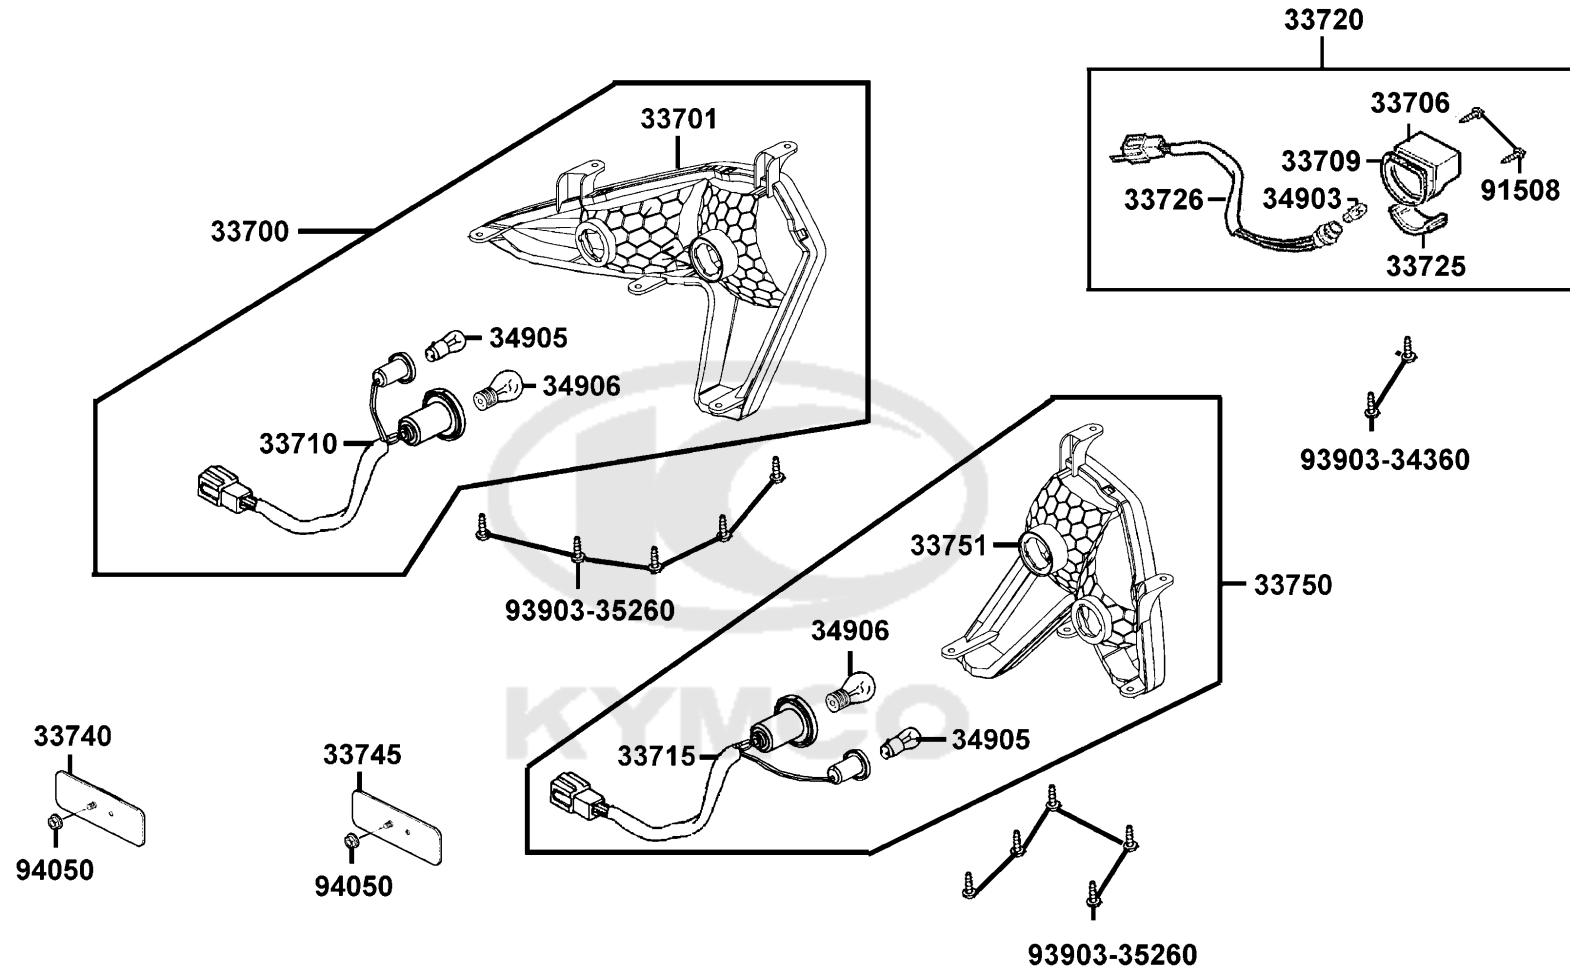

F20

Light Tail