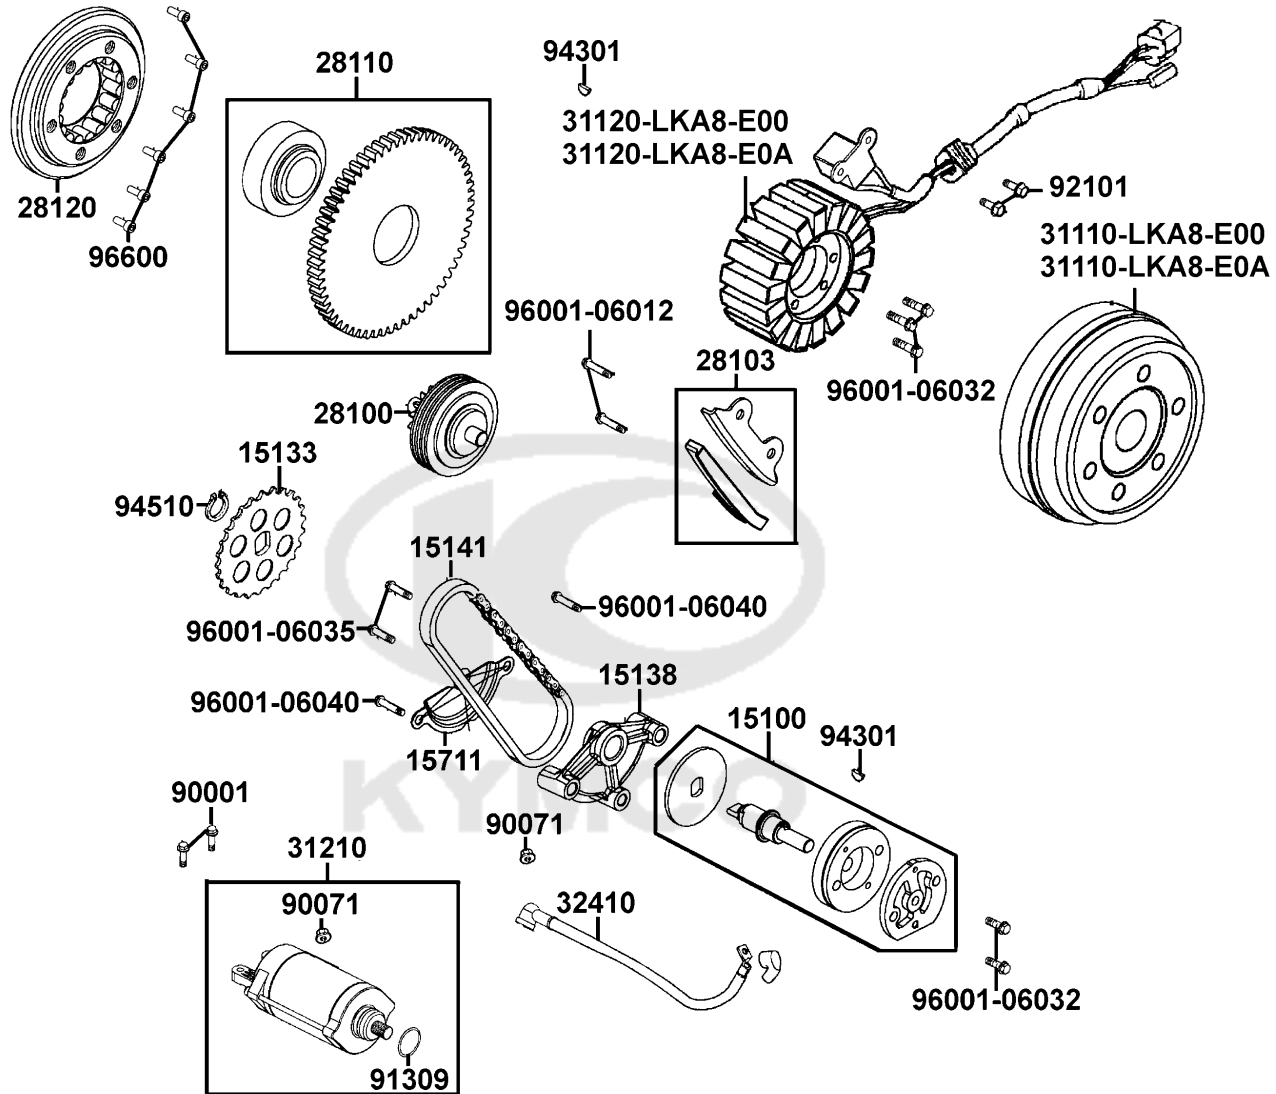

Starting Motor Generator