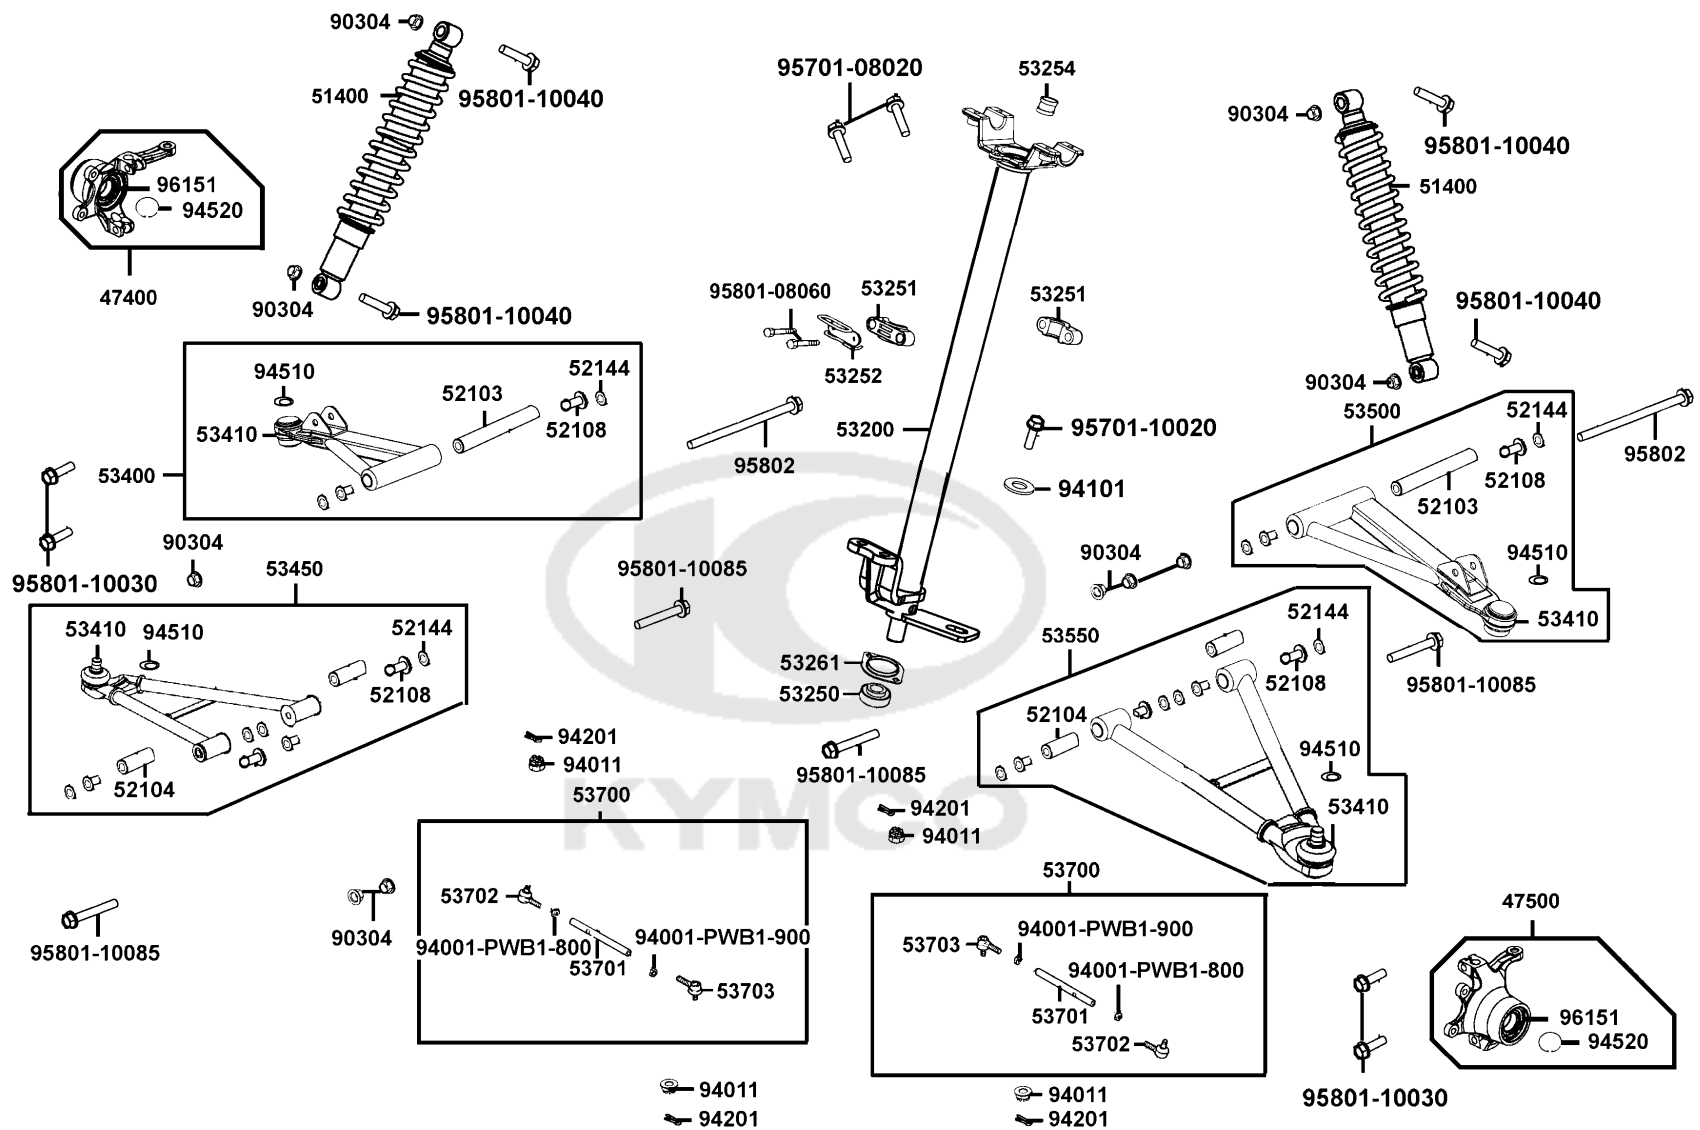

F06

Stem Steering