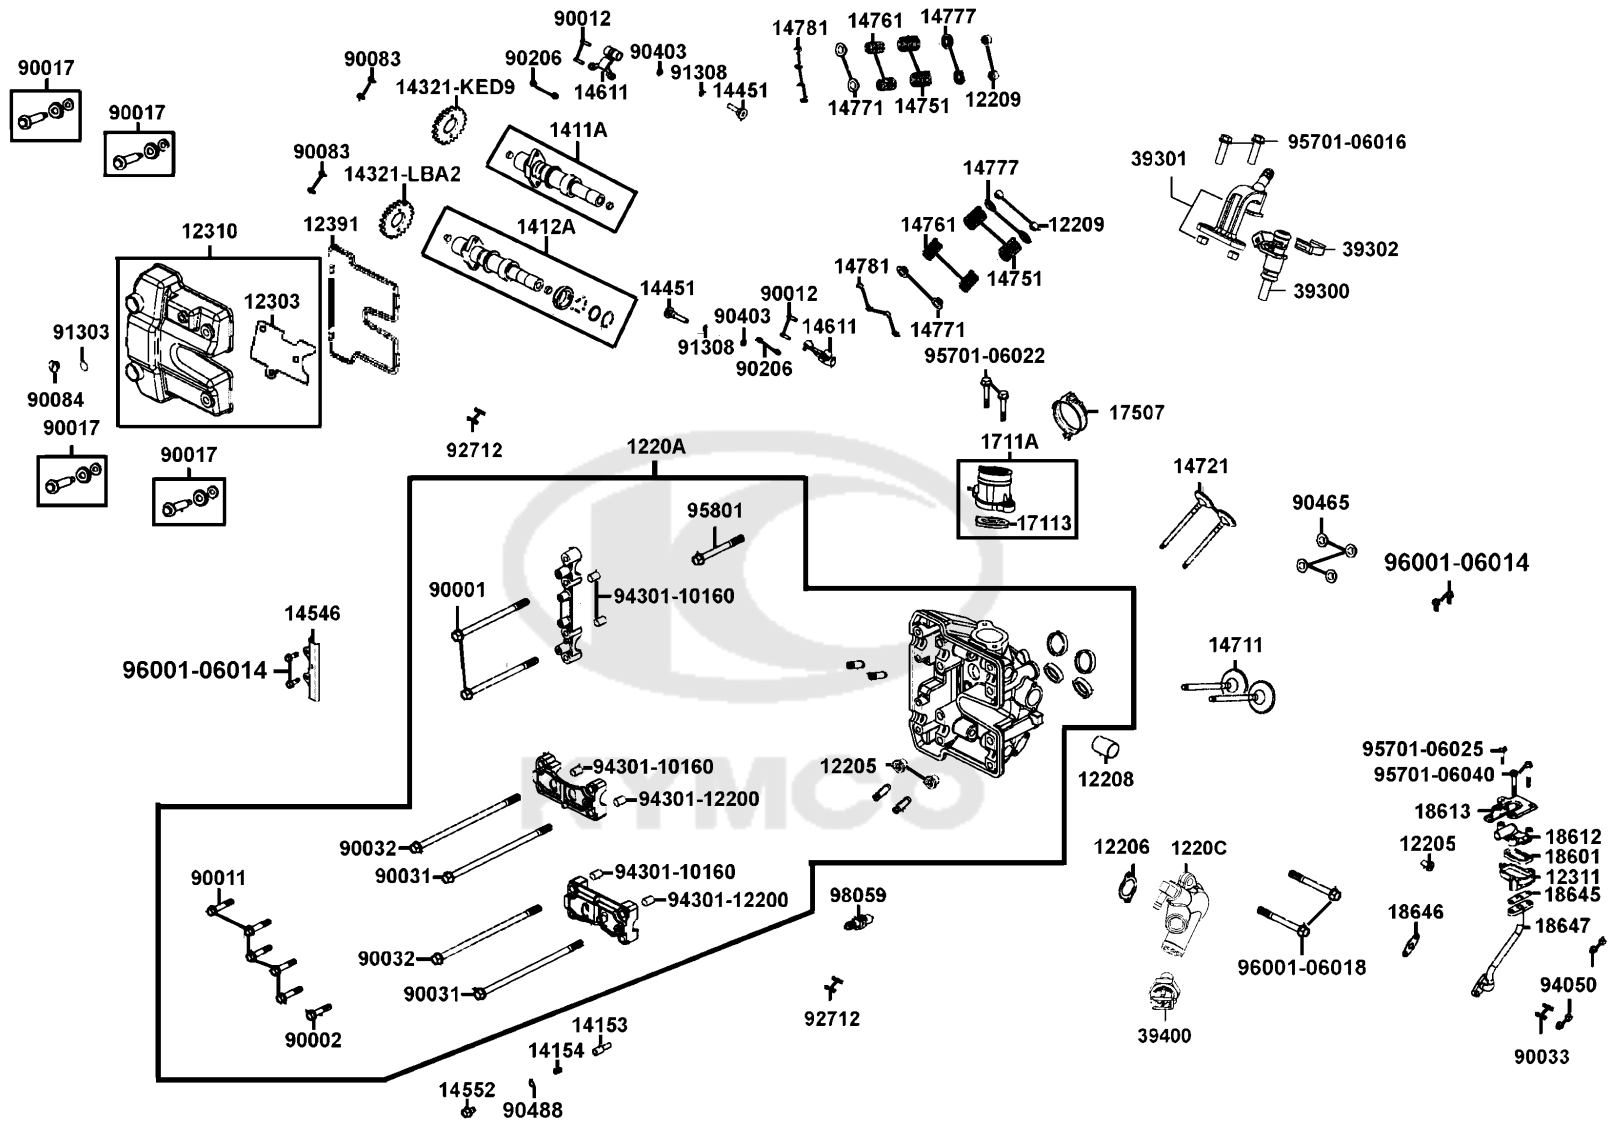

E02

Cylinder Head Cover Cylinder Head