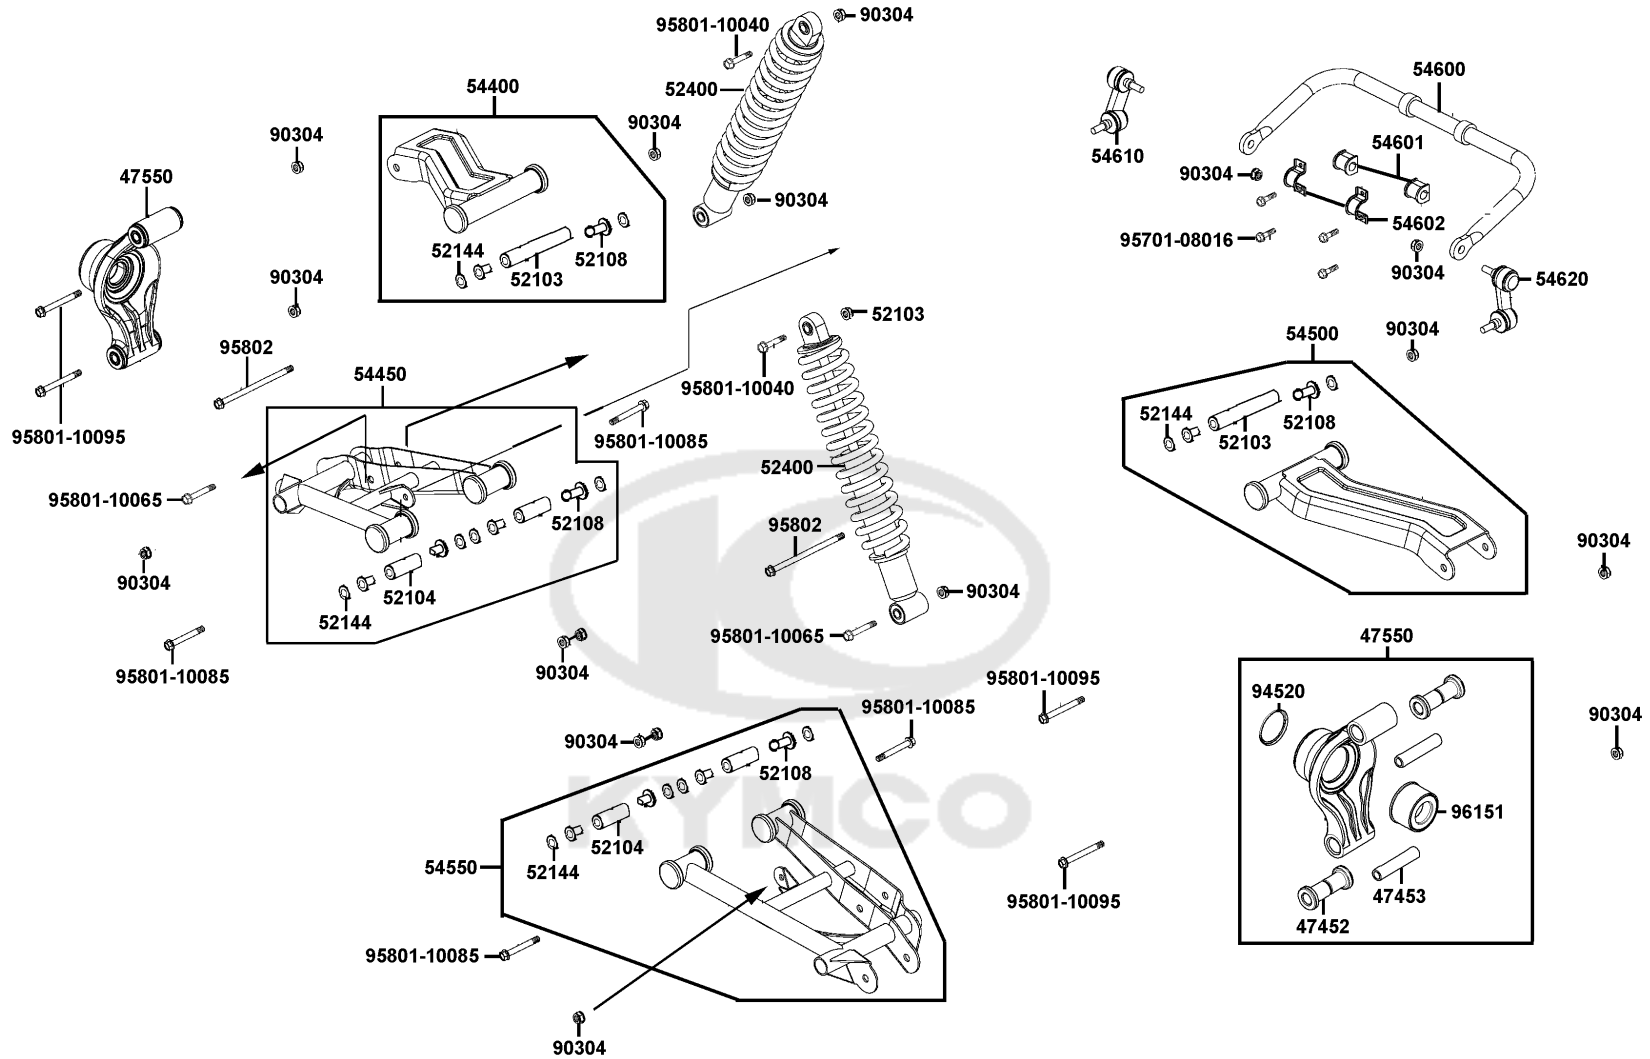

F17

Cushion Assy RrControl Arm Assy Rr