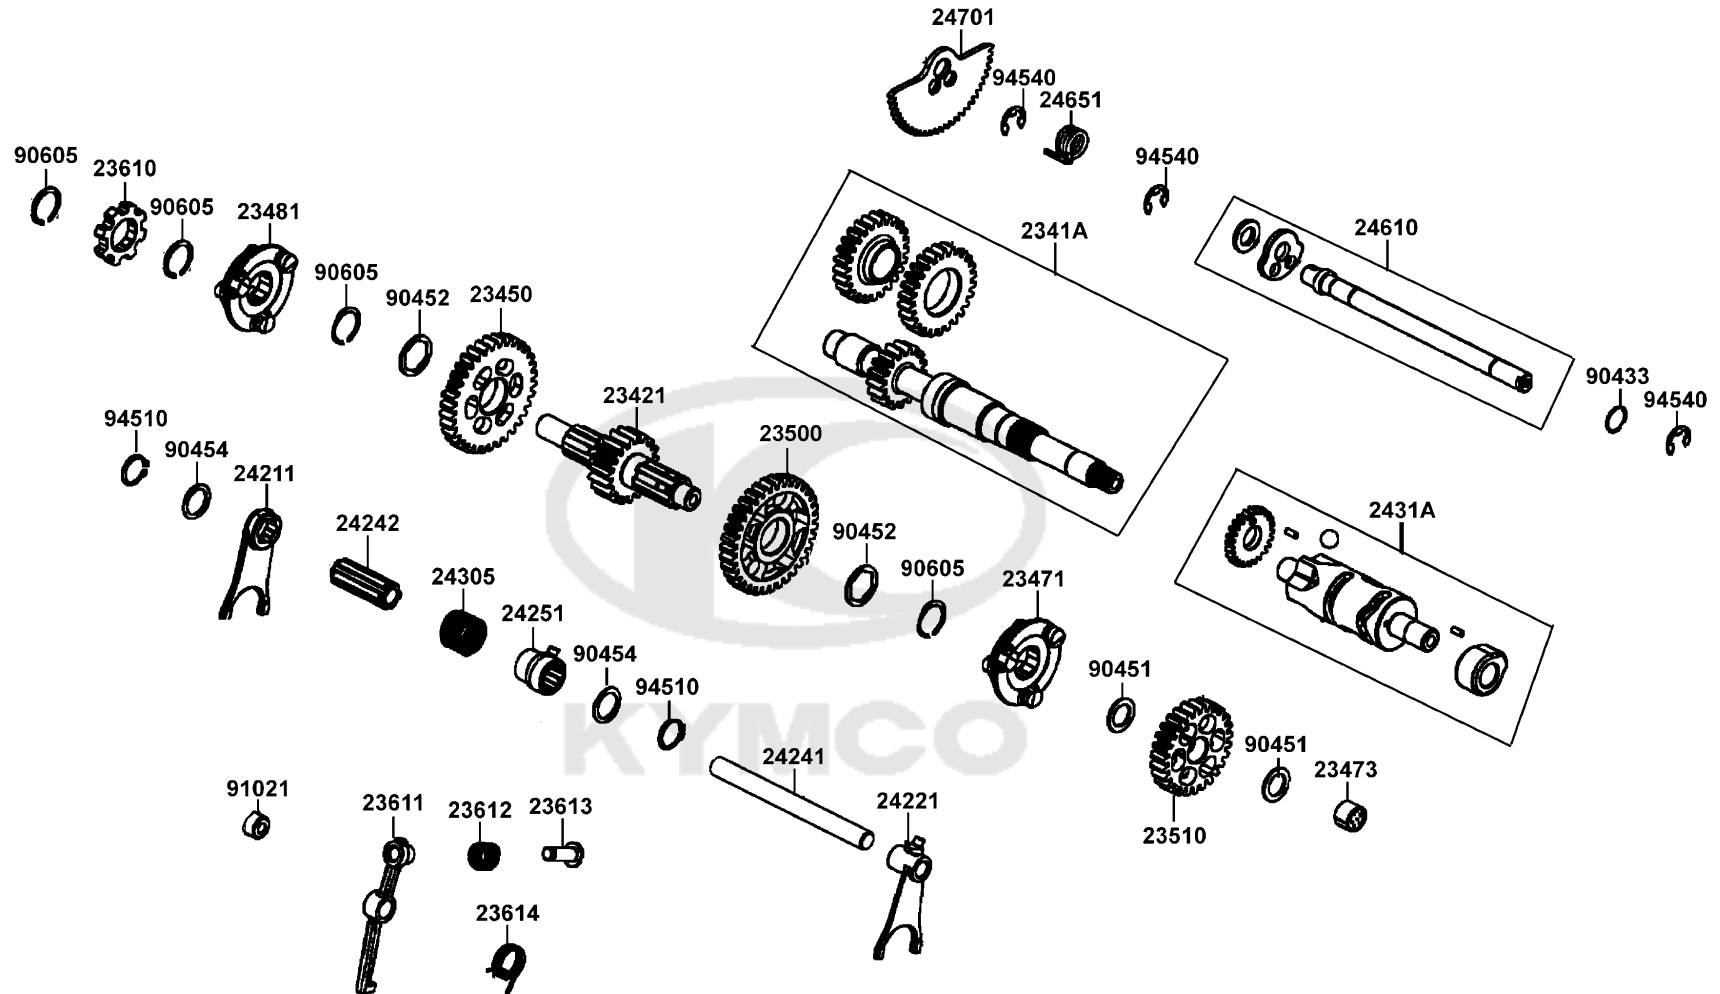

E07

Clutch Assy Primary