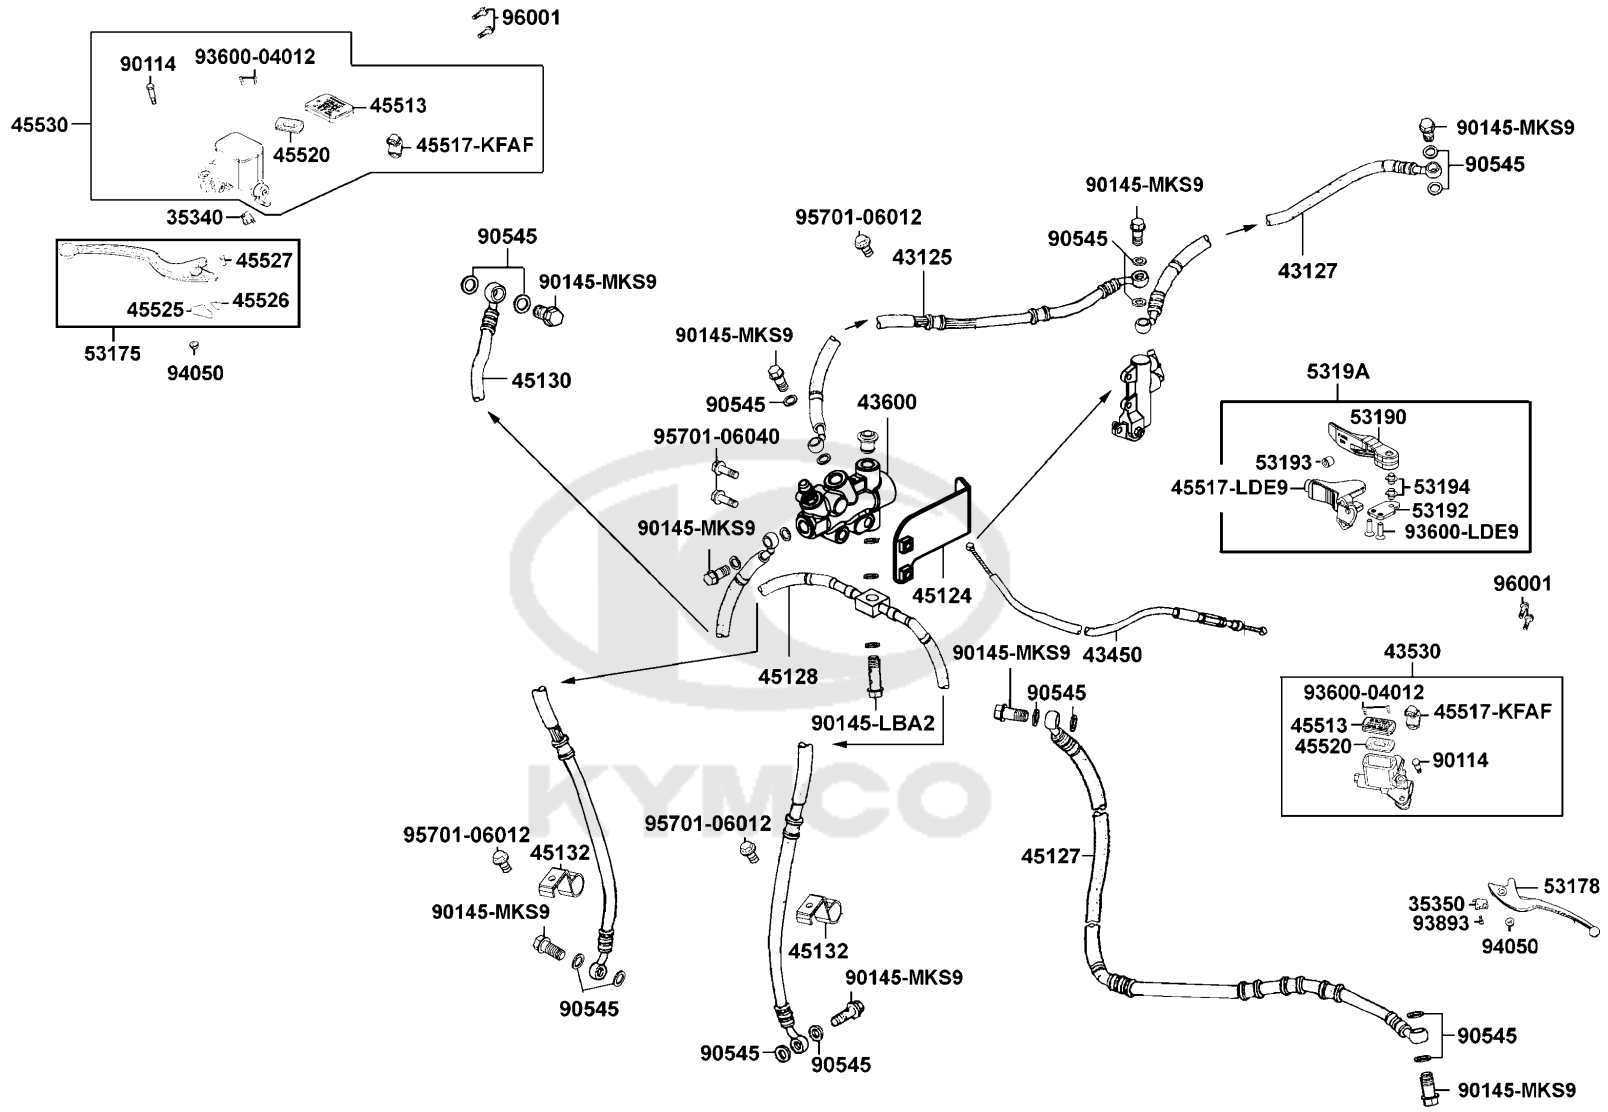

F04

Master Cylinder