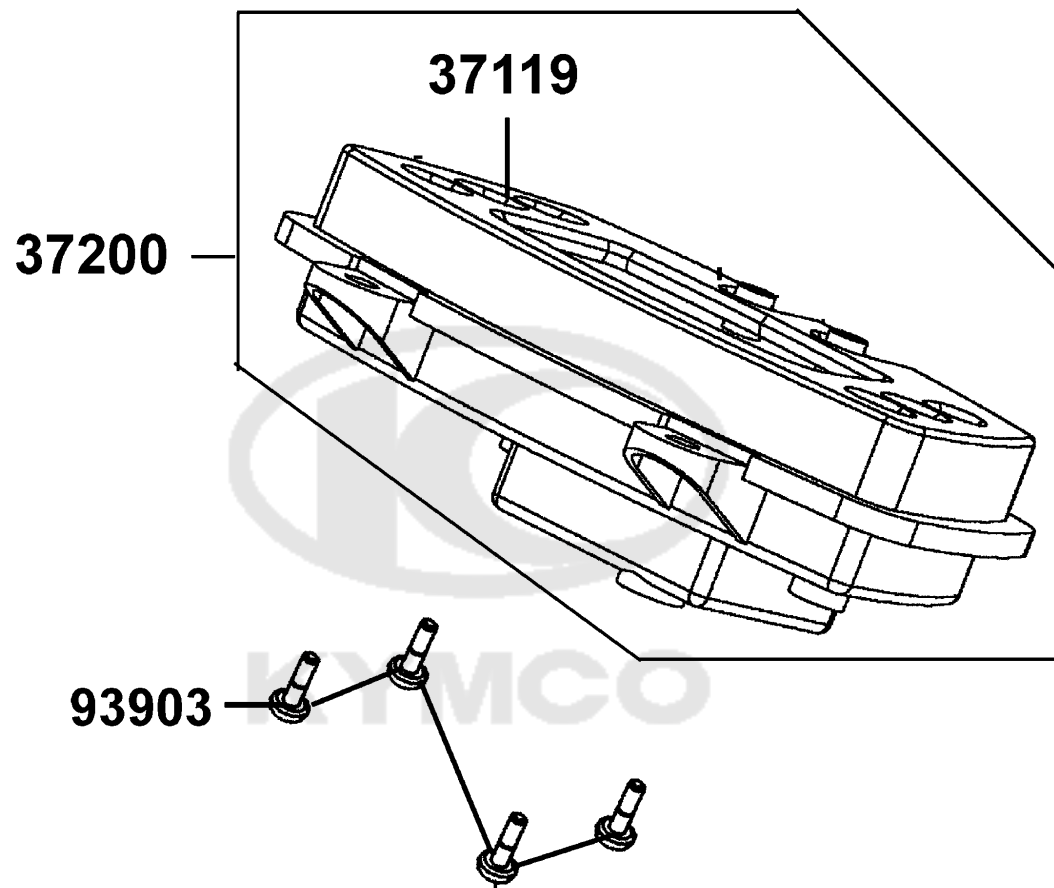

F02

Speed meter