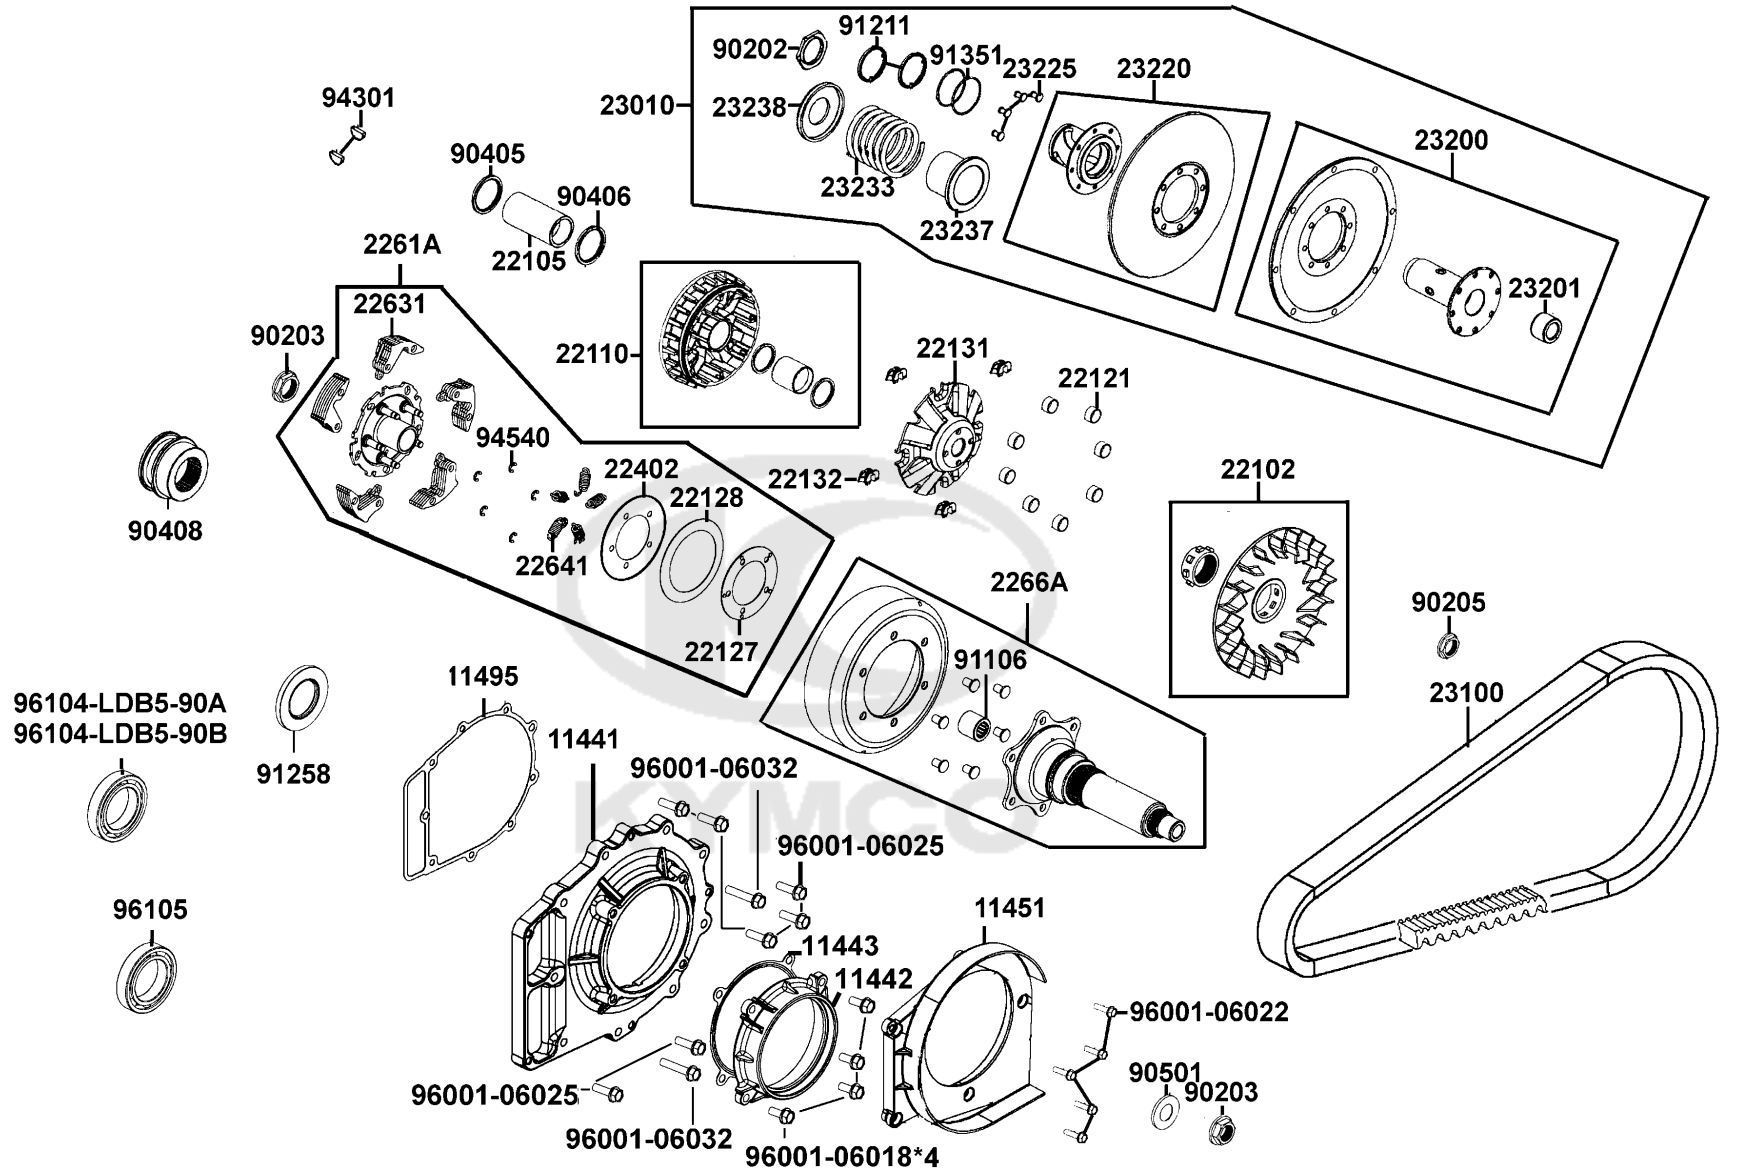

E05

Drive Pulley