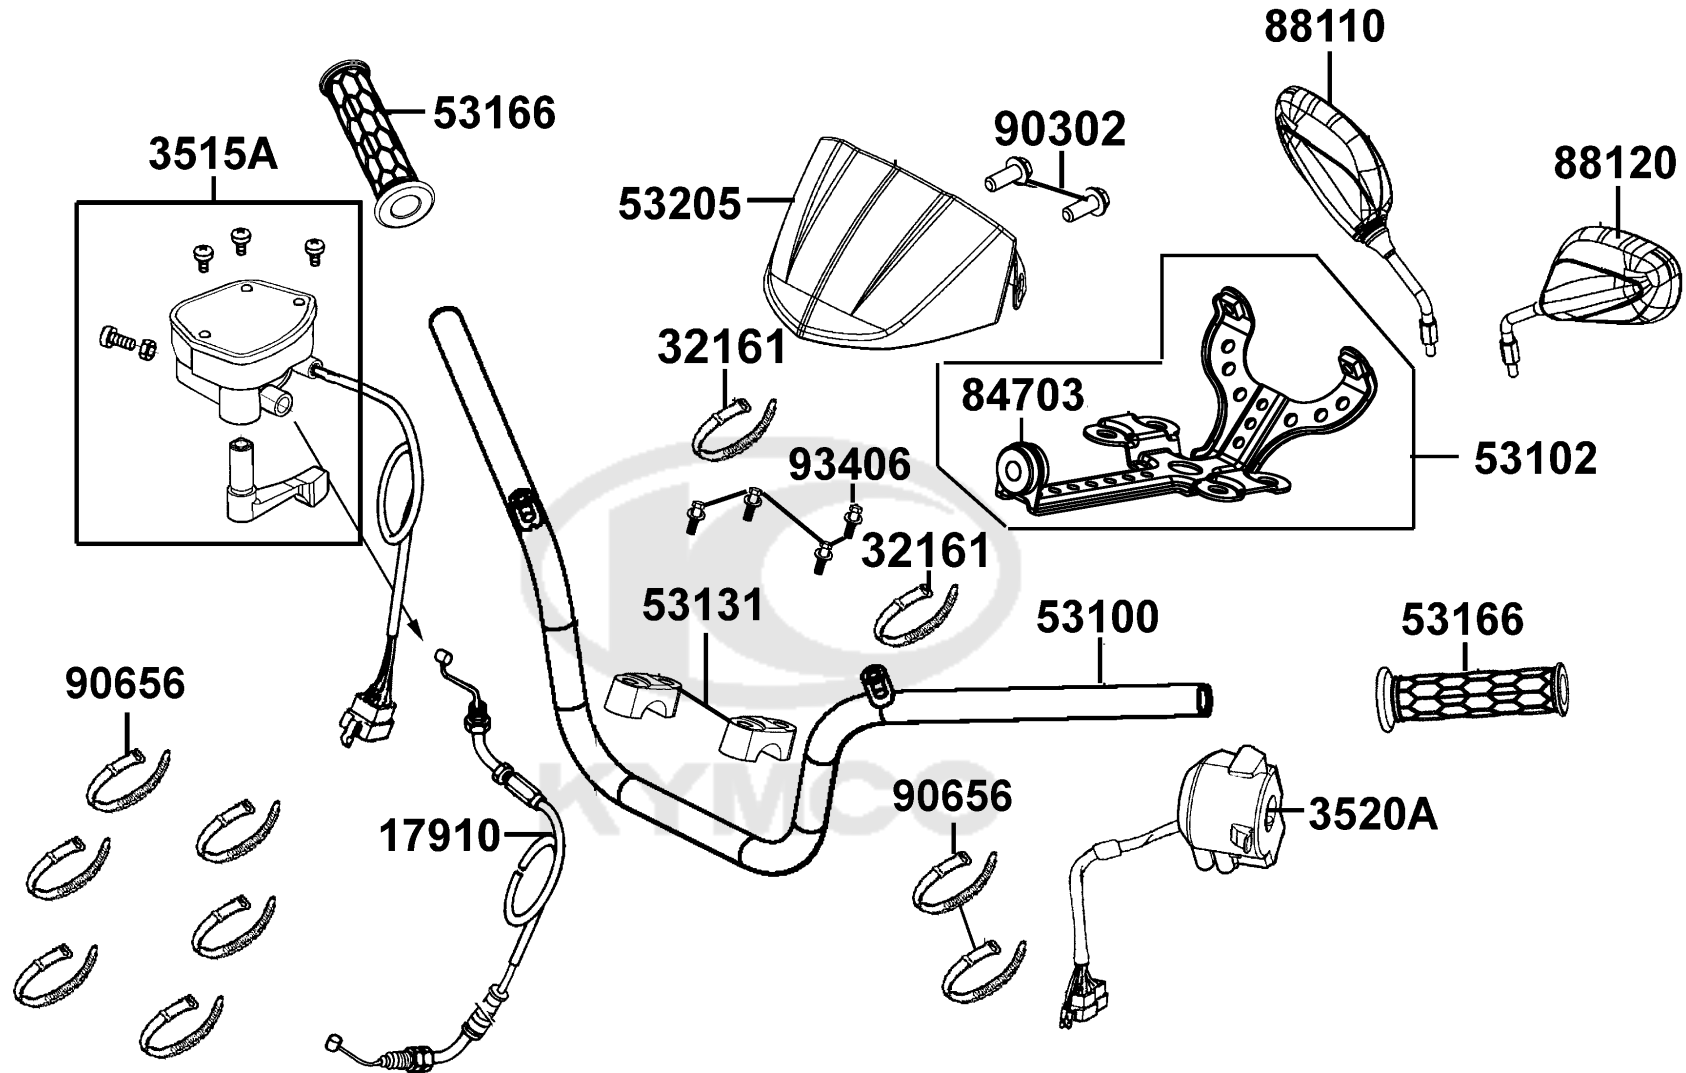

F03

Handle Steering