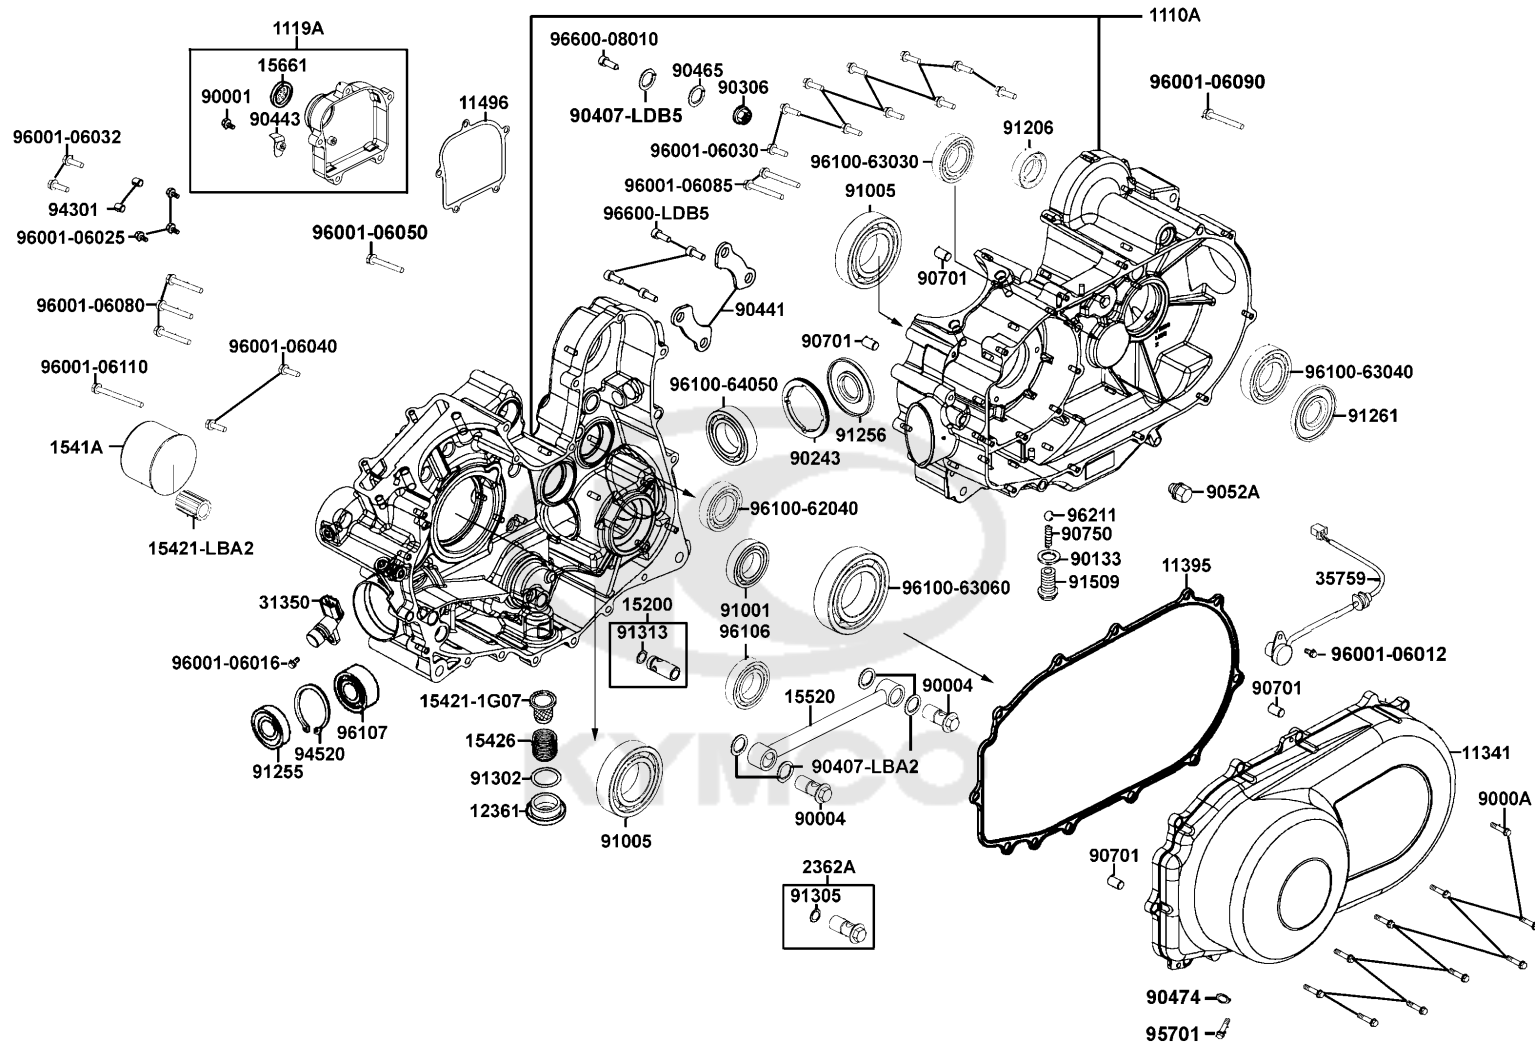

E01

Crank Case