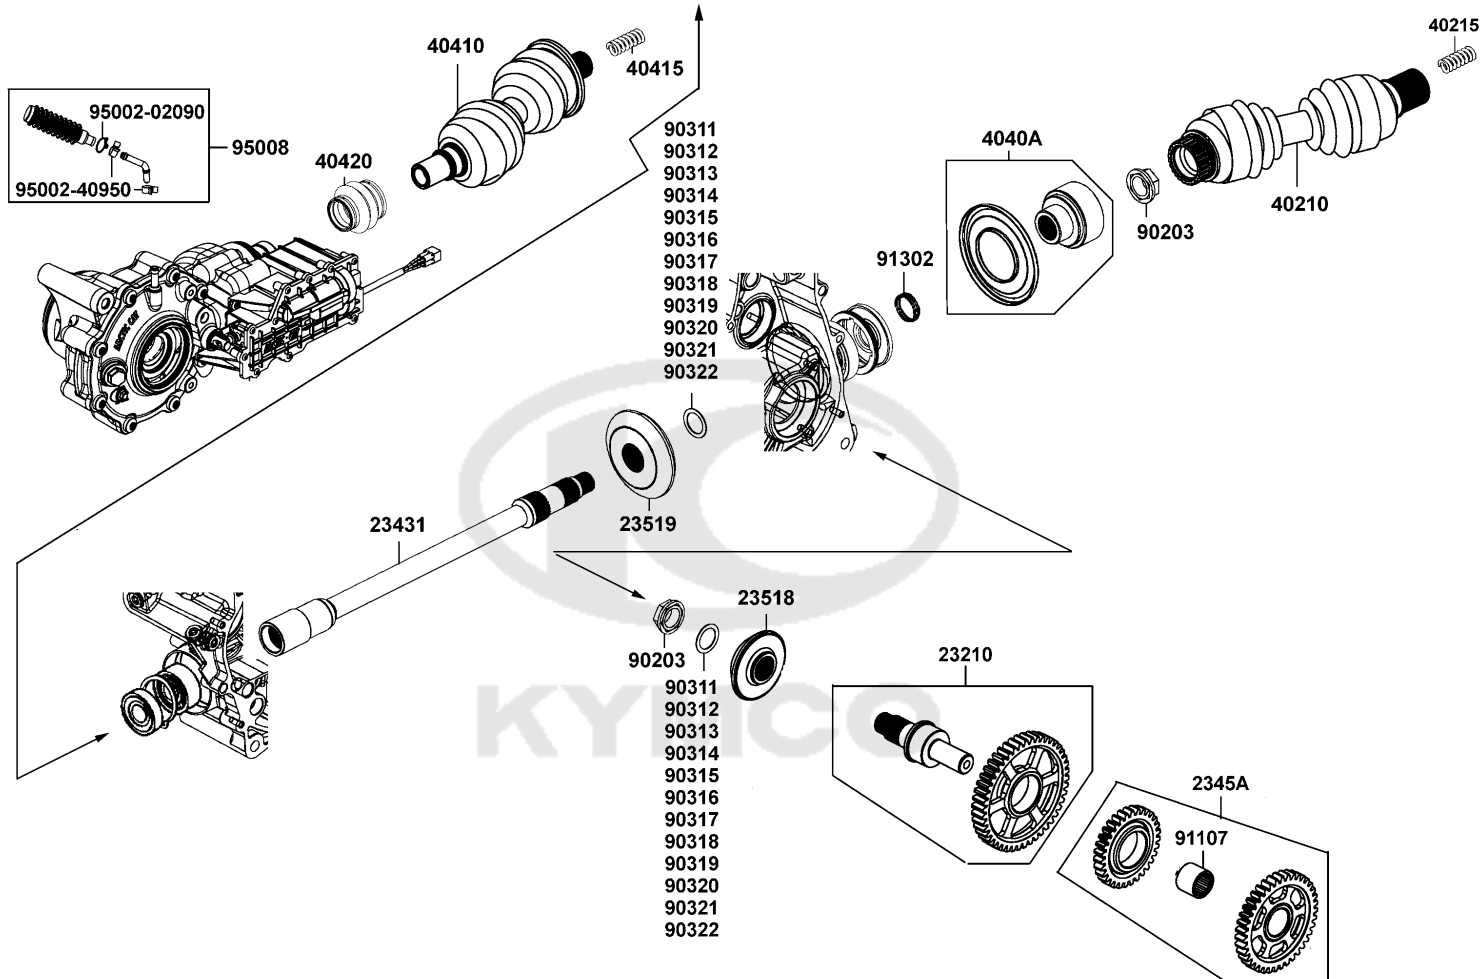

E08

Shaft Reduction