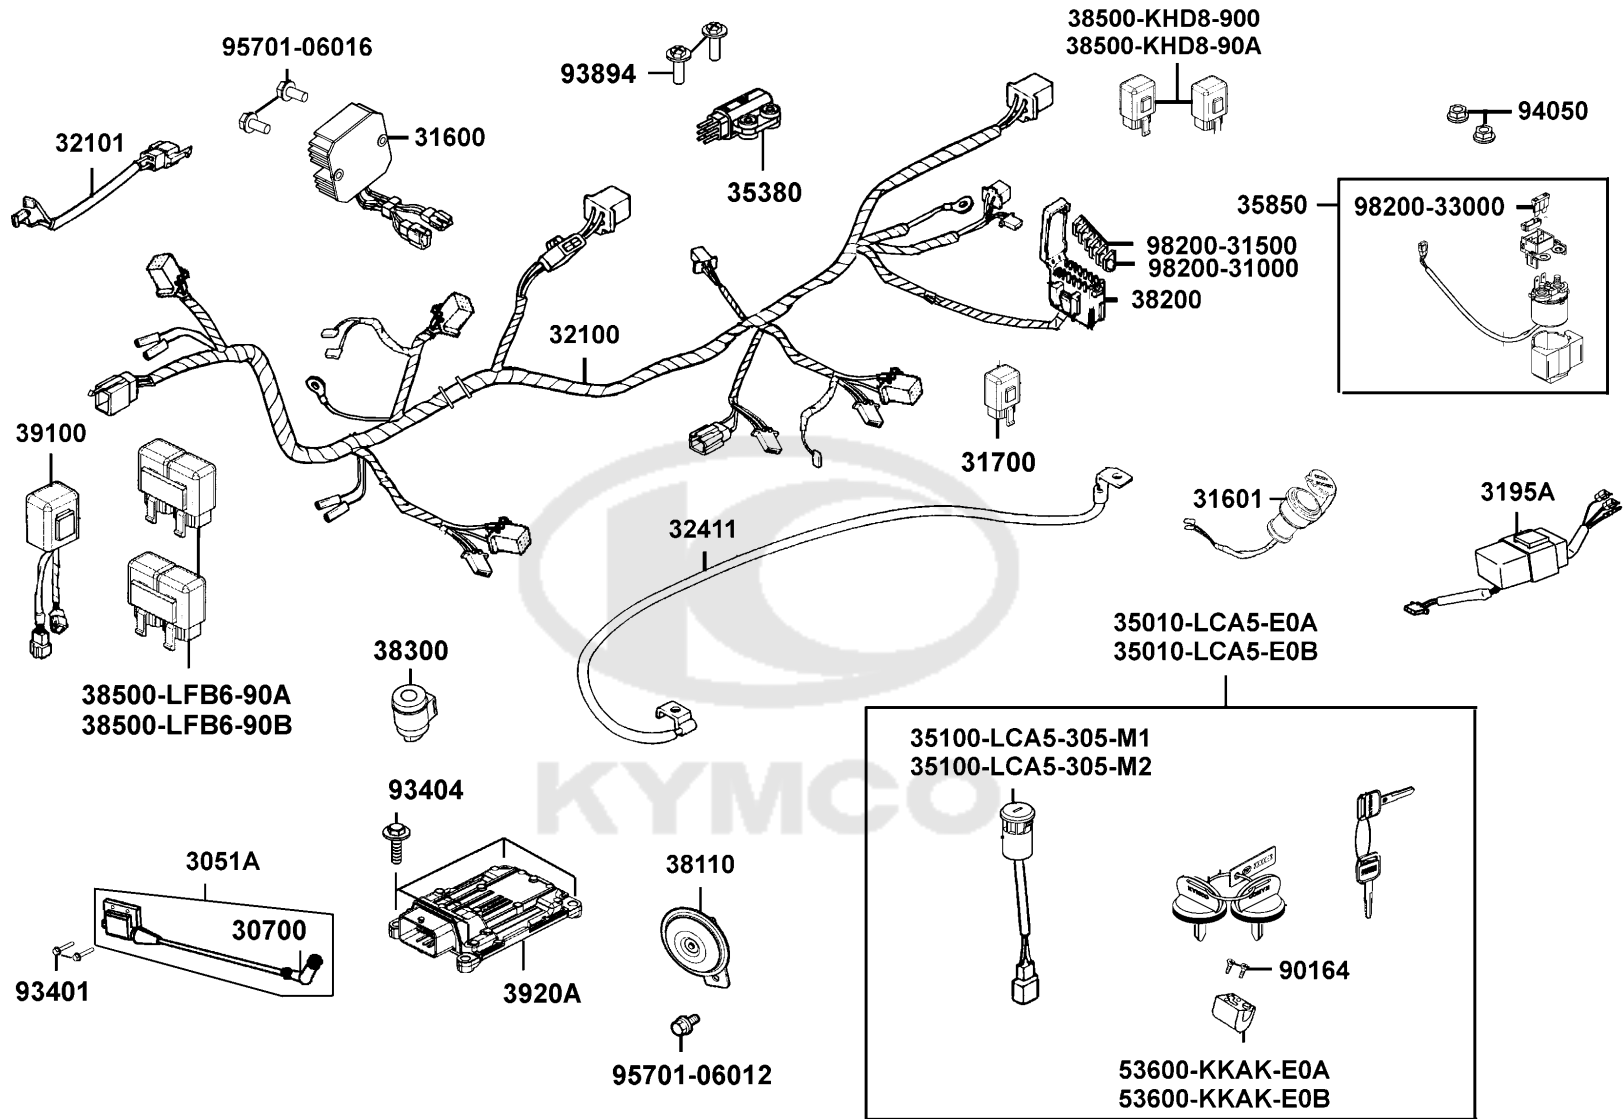

F21

Harness Wire