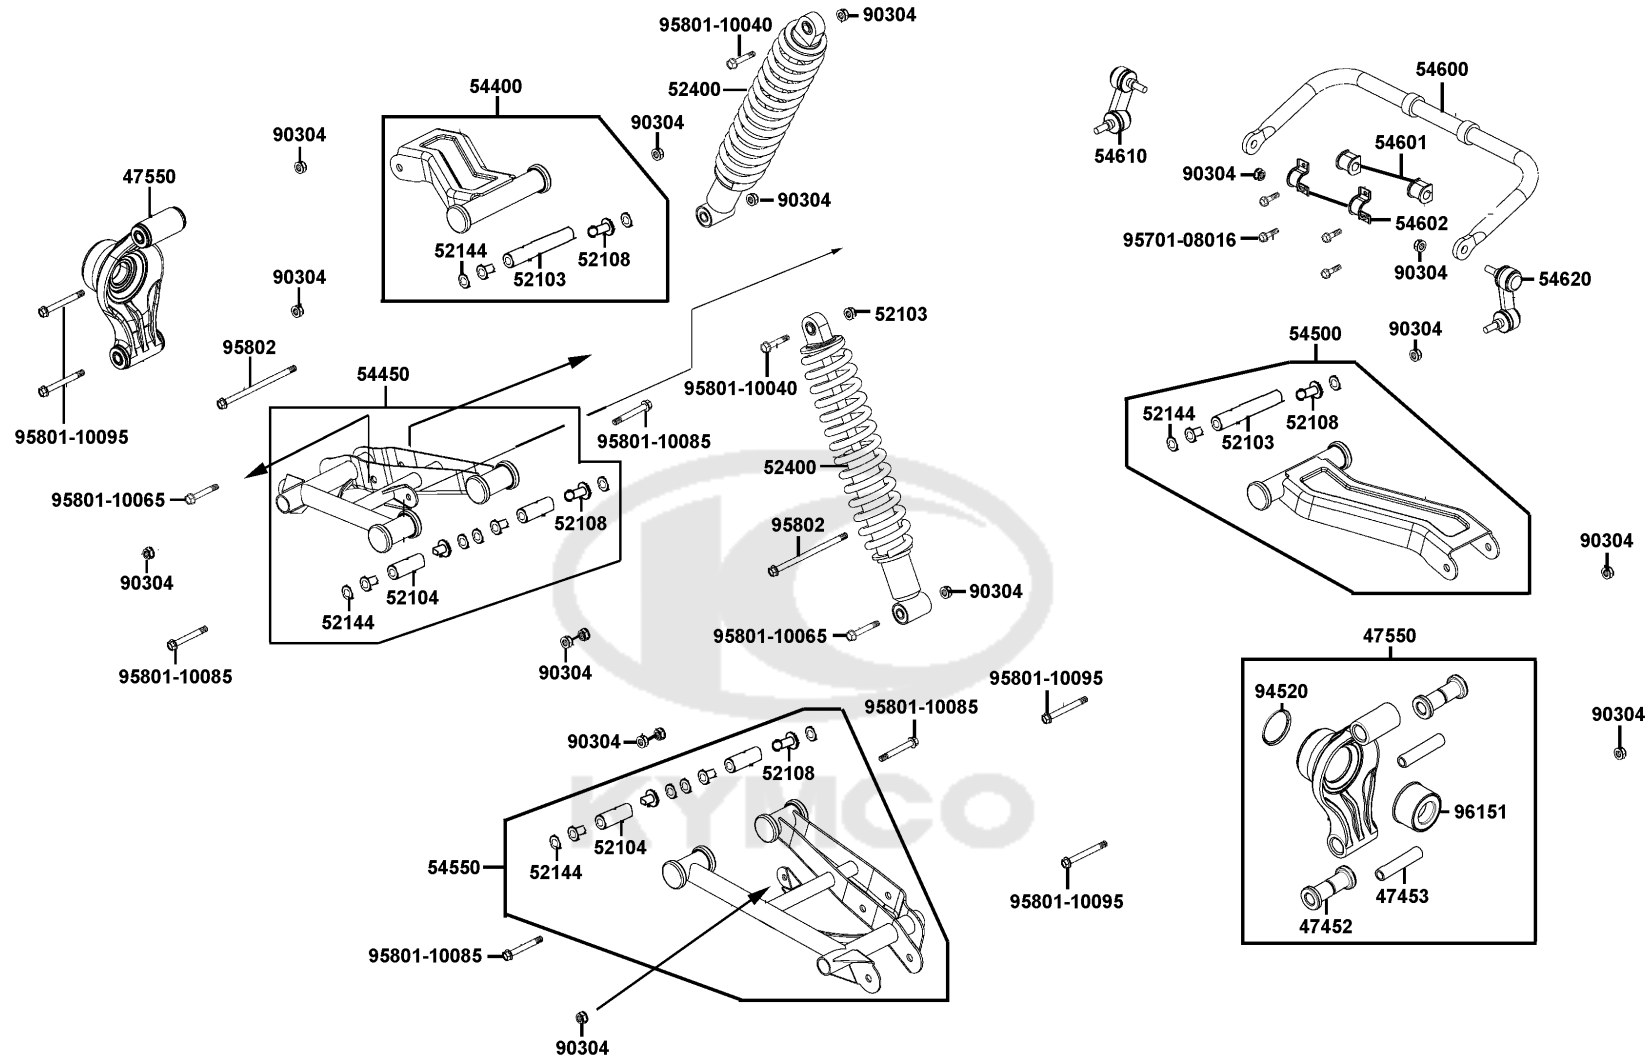

F17

Cushion Assy RrControl Arm Assy Rr