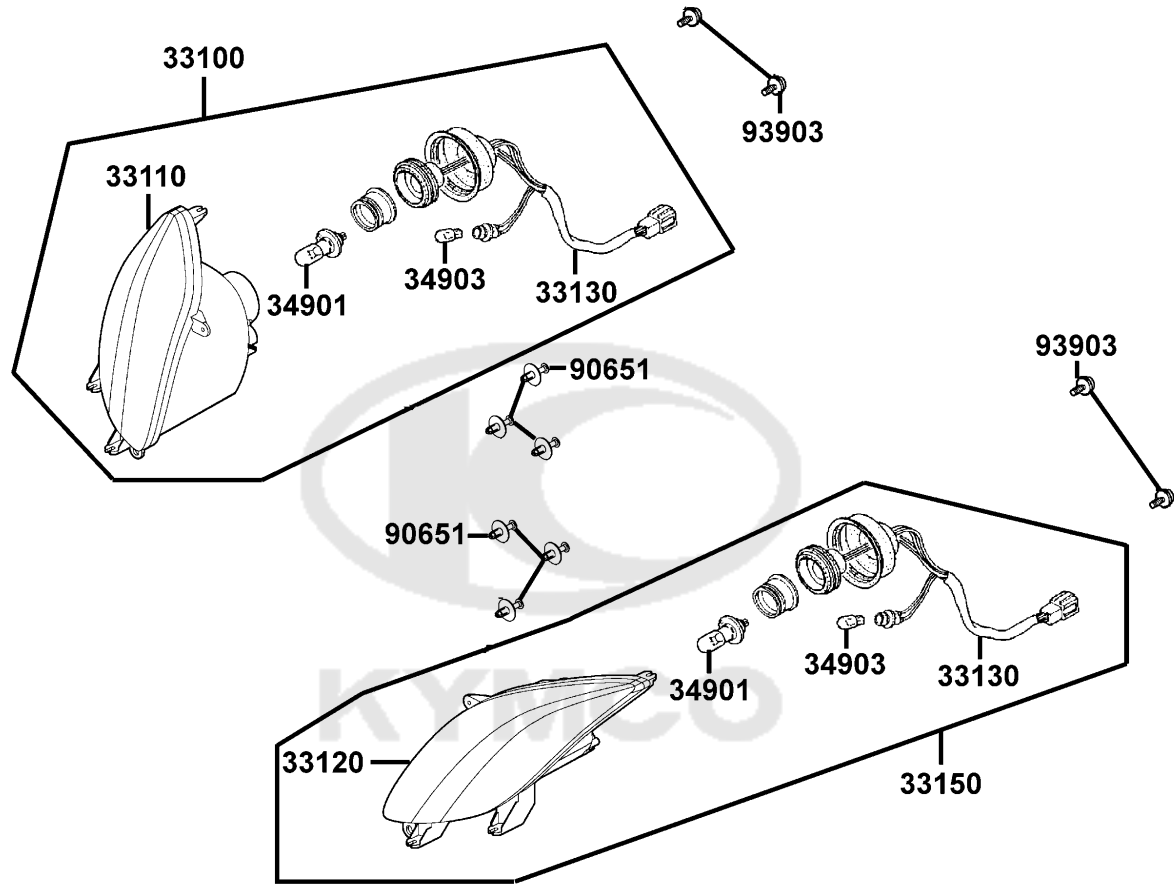

F01

Head Light