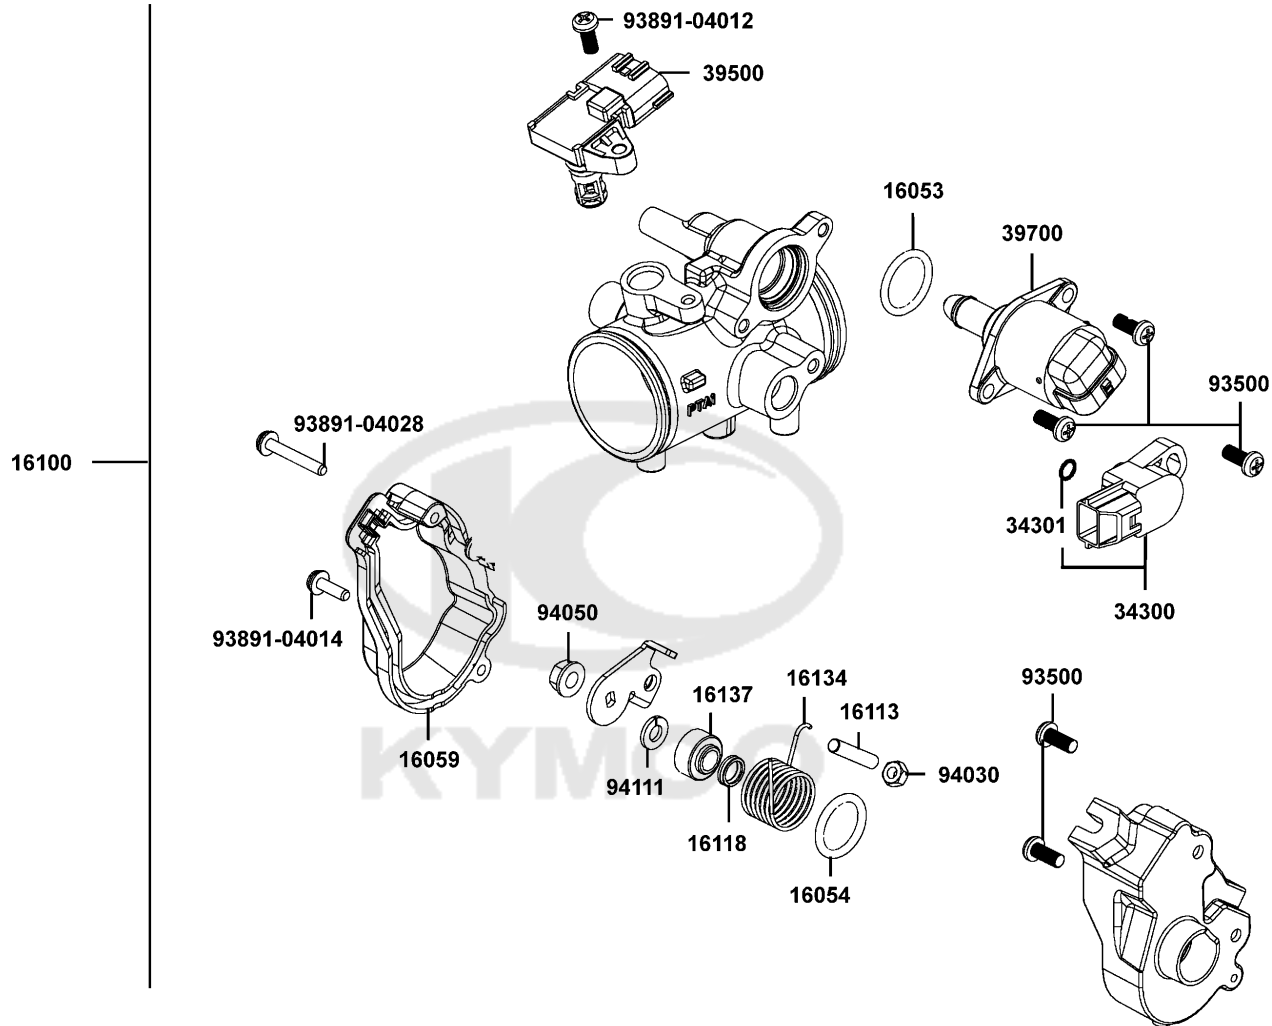

E08

Shaft Reduction

Sales mark	Ref no	Part no	Description	Reg description	Regd no	E08
90319		90319-LDB5-E00	SHIM FLNAL BEVEL GEAR I (1.0)	SHIM FLNAL BEVEL GEAR I (1.0)	2	
90320		90320-LDB5-E00	SHIM FLNAL BEVEL GEAR J (1.05)	SHIM FLNAL BEVEL GEAR J (1.05)	2	
90321		90321-LDB5-E00	SHIM FLNAL BEVEL GEAR K (1.1)	SHIM FLNAL BEVEL GEAR K (1.1)	2	
90322		90322-LDB5-E00	SHIM FLNAL BEVEL GEAR L (1.15)	SHIM FLNAL BEVEL GEAR L (1.15)	2	
91107		91107-LDB5-E00	BRG NEEDLE 20*28*23	BRG NEEDLE 20*28*23	1	
91302		91302-LDB5-E00	O-RING 22MM	O-RING 22MM	1	
95002-02090		95002-02090	CLIP B9 TUBE	CLIP B9 TUBE	1	
95002-40950		95002-40950-08	CLAMP D9.5 TUBE	CLAMP D9.5 TUBE	2	
95008		95008-PWB1-900	HOSE VENT-GEARCASE (64mm)	HOSE VENT-GEARCASE (64mm)	1	

E09

THROTTLE BODY, ASSY.

Sales mark	Ref no	Part no	Description	Reg description	Regd no	E09
	16053	16053-PTA1-800	SEAL	SEAL	1	
	16054	16054-PTA1-800	OIL RING	OIL RING	1	
**	16059	16059-LDB5-E00	COVER WIRE STAY	COVER WIRE STAY	1	
	16100	16100-PTA1-E00	THROTTLE BODY ASSY	THROTTLE BODY ASSY	1	
	16113	16113-PTA1-800	PILOT SCREW	PILOT SCREW	1	
	16118	16118-LBF2-900	SEAL THROTTLE SHAFT	SEAL THROTTLE SHAFT	1	
	16134	16134-LDB5-E00	SPG THROTTLE SHAFT	SPG THROTTLE SHAFT	1	
	16137	16137-PTA1-800	COLLAR LEVER	COLLAR LEVER	1	
	34300	34300-KKE3-900	THROTTLE POSITION SENSOR	THROTTLE POSITION SENSOR	1	
	34301	34301-KKE3-900	O-RING T.P.S.	O-RING T.P.S.	1	
	39500	39500-PTA1-800	SENSOR T-MAP	SENSOR T-MAP	1	
	39700	39700-PTA1-800	BY PASS VALVE IDLE AIR	BY PASS VALVE IDLE AIR	1	
	93500	93500-05012-0H	SCREW PAN 5*12	SCREW PAN 5*12	5	
	93891-04012	93891-04012-08	SCREW WASH 4*12	SCREW WASH 4*12	1	
	93891-04014	93891-04014-06	SCRE-EASH 4X14	SCRE-EASH 4X14	1	
	93891-04028	93891-04028-06	SCREW-WASH.,4x28	SCREW-WASH.,4x28	1	
	94030	94030-PTA1-800	NUT HEX 5mm	NUT HEX 5mm	1	
	94050	94050-06080	NUT FLANGE 6MM	NUT FLANGE 6MM	1	
	94111	94111-06800	WASHER SPRING 6MM	WASHER SPG 6MM	1	