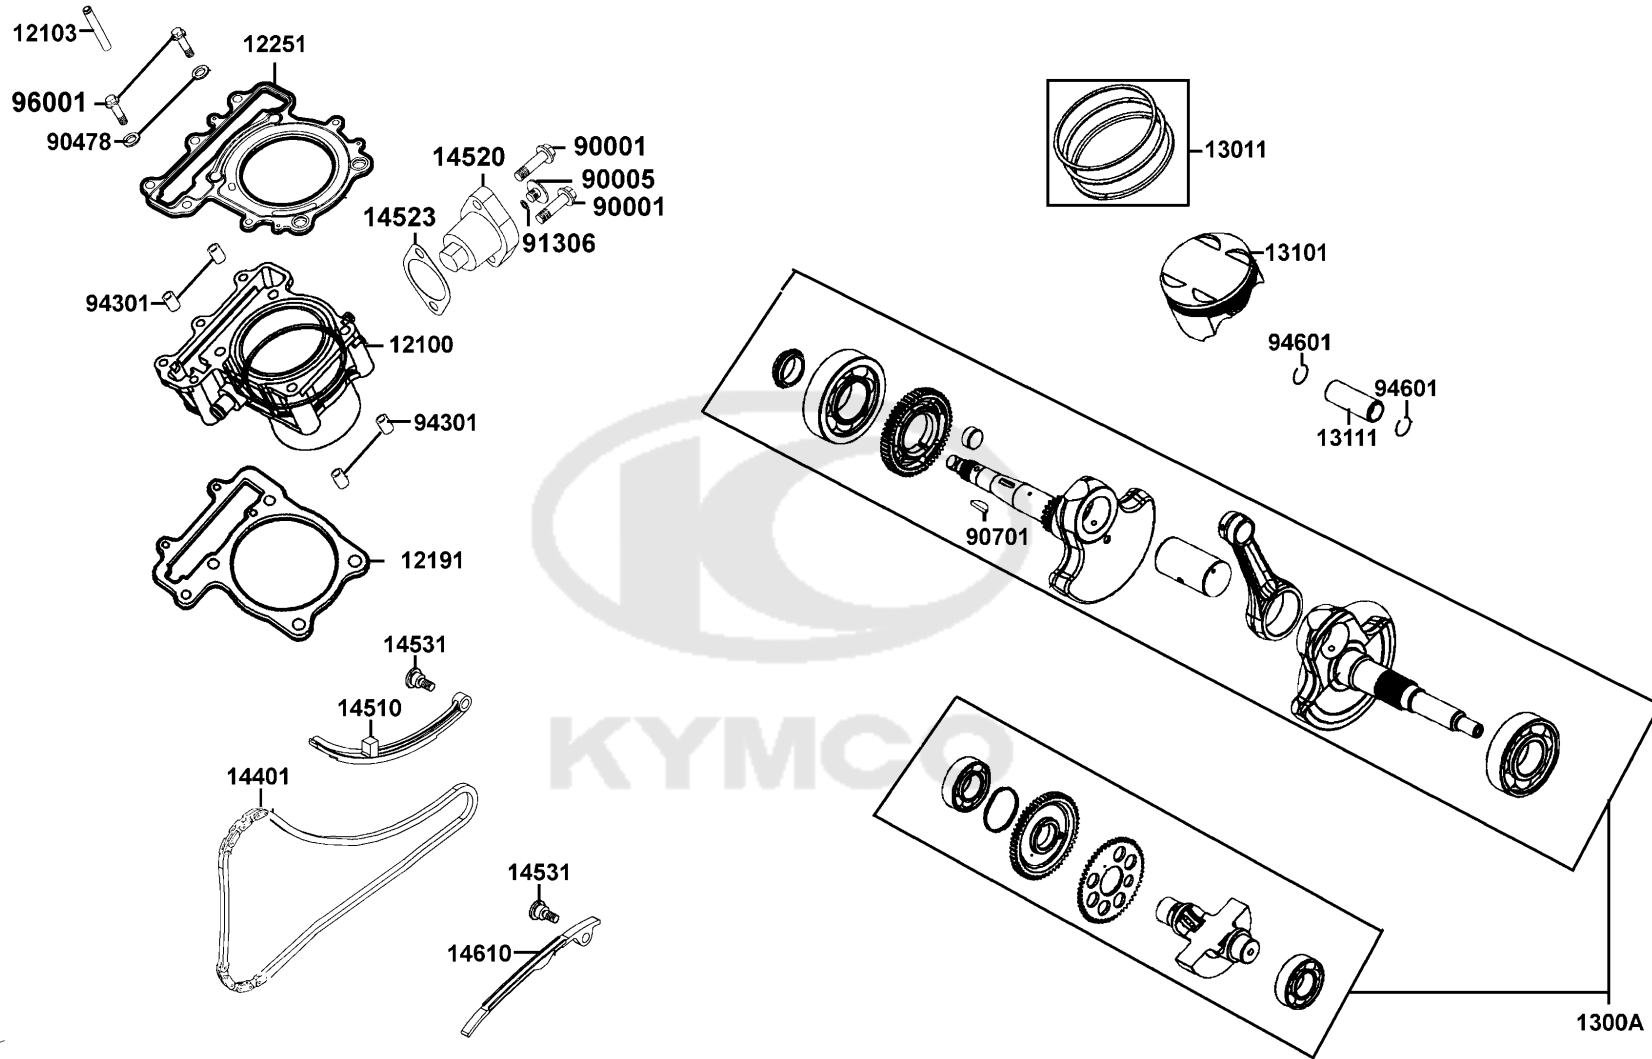

E03

Cylinder Piston Crankshaft