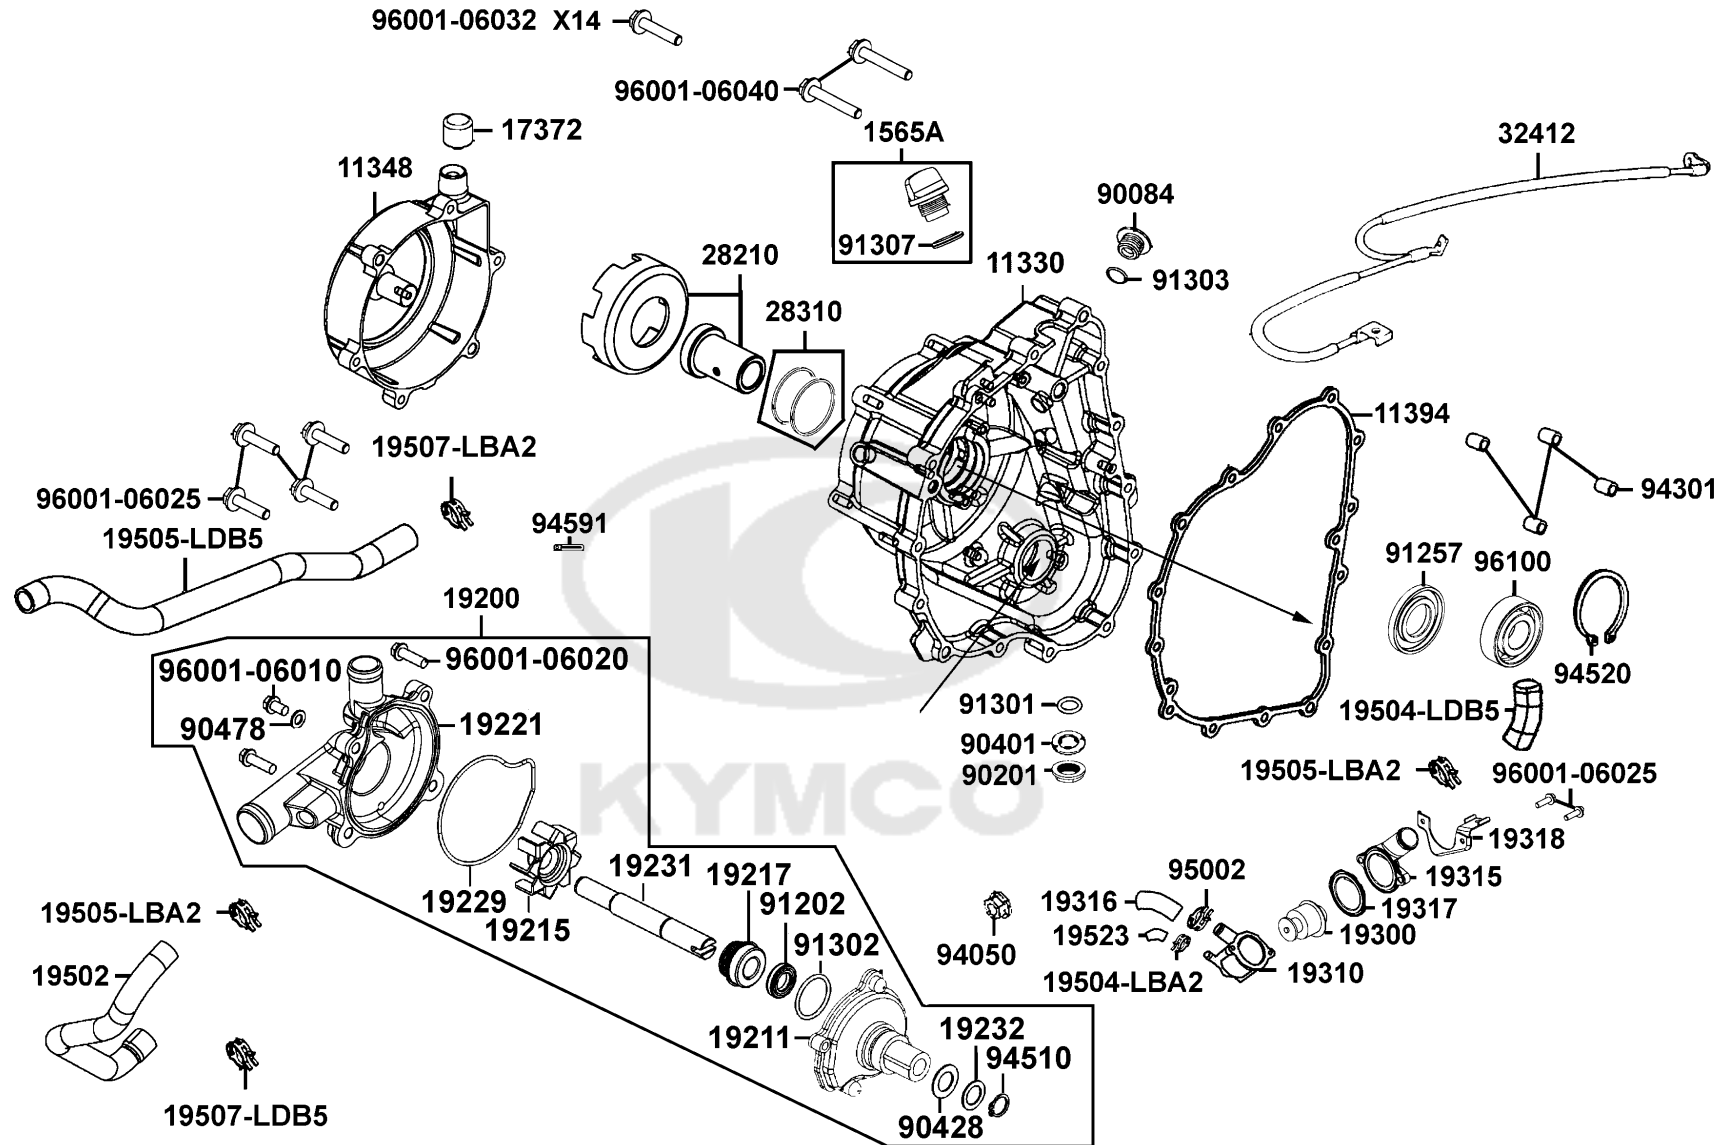

E04

Right Crankcase Cover Water Pump