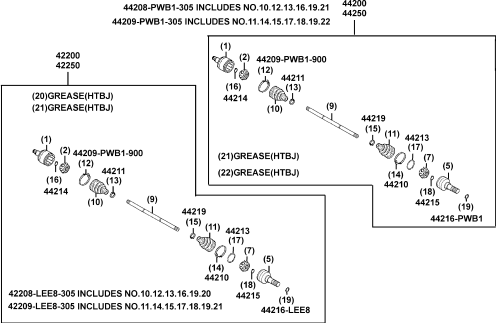

CONTENTS - FRAME GROUP

F28 Separated Parts Of CVJ