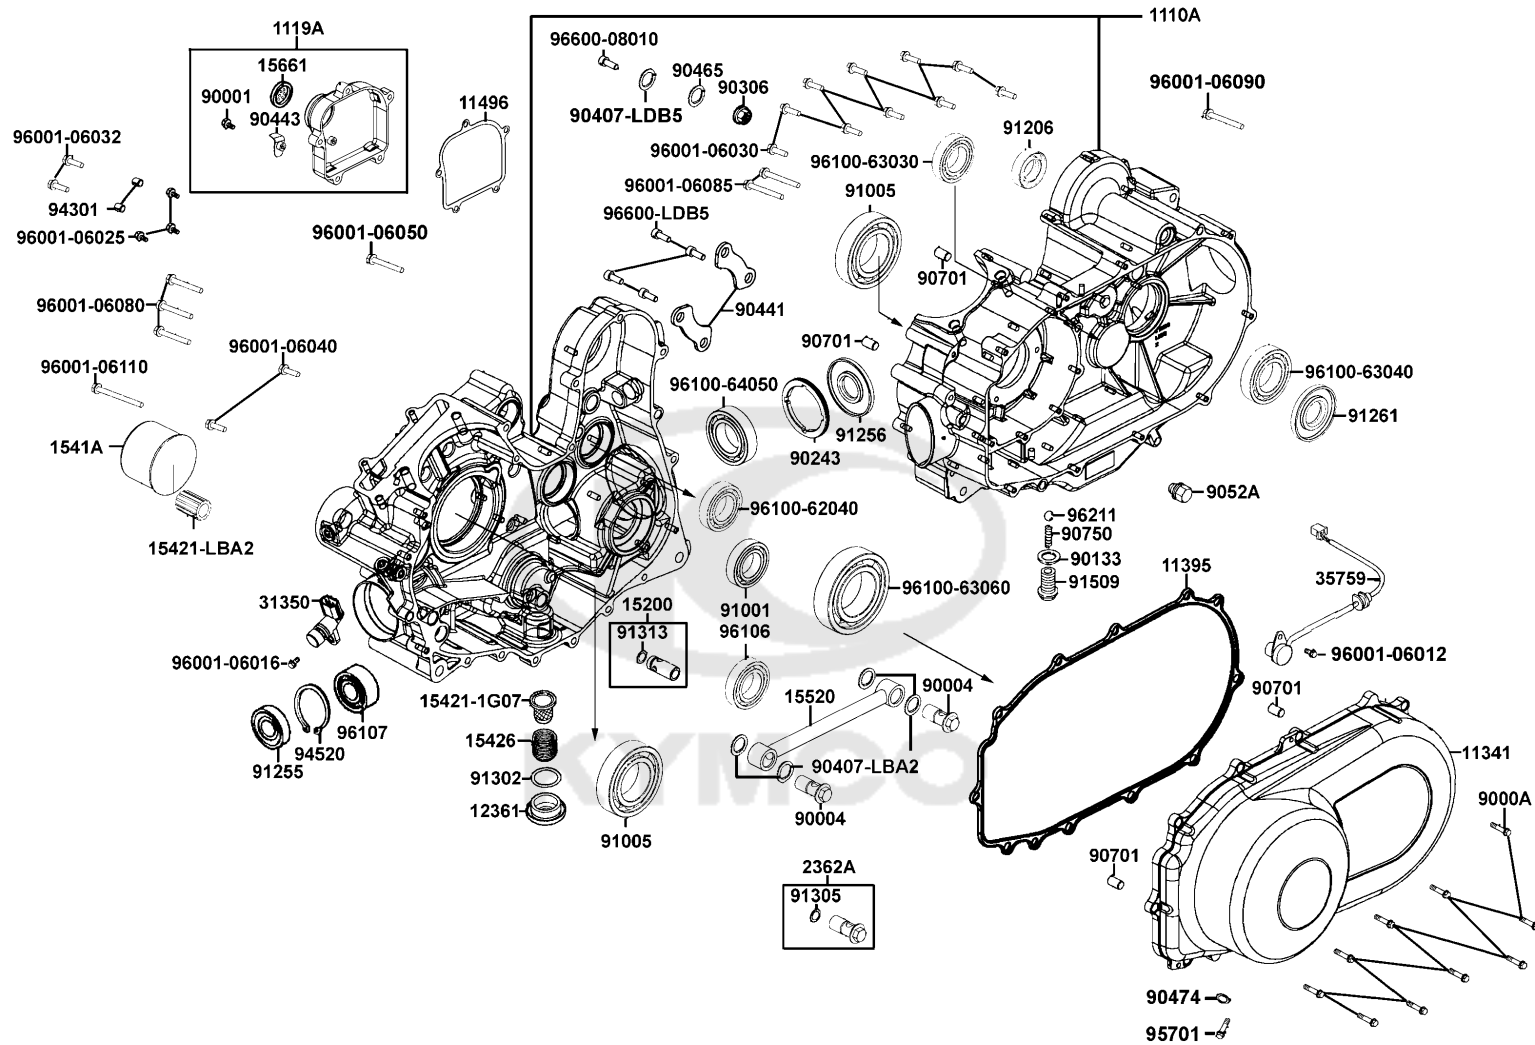

CONTENTS - FRAME GROUP

F10 Fuel Tank	F11 Battery	F12 Fender Rear
		
		
		

CONTENTS - FRAME GROUP

F28 Separated Parts Of CVJ

F29 Key Comp

E01

Crank Case

Sales mark	Ref no	Part no	Description	Reg description	Regd no	E01
	1110A	1110A-LDB5-E00	CASE ASSY R/L CRANK	CASE ASSY R/L CRANK	1	
	1119A	1119A-LDB5-E00	CAP ASSY R CASE	CAP ASSY R CASE	1	
**	11341	11341-LDB5-E00	COVER LEFT	COVER LEFT	1	
	11395	11395-LDB5-E00	GASKET L COVER	GASKET L COVER	1	
	11496	11496-LDB5-E00	GASKET R CASE CAP	GASKET R CASE CAP	1	
	12361	12361-GFY6-901	HOLE CAP TAPPET ADJUSTING	HOLE CAP TAPPET ADJUSTING	1	
	15200	15200-KED9-900	OIL RELIEF VALVE ASSY	OIL RELIEF VALVE ASSY	1	
	1541A	1541A-LBA2-E00	ELEMENT COMP OIL FILTER	ELEMENT COMP OIL FILTER	1	
	15421-1G07	15421-1G07-001	SCREEN OIL FILTER	SCREEN OIL FILTER	1	
	15421-LBA2	15421-LBA2-E00	BOLT OIL FILTER	BOLT OIL FILTER	1	
	15426	15426-GAE1-921	SPG OIL FILTER SCREEN	SPG OIL FILTER SCREEN	1	
	15520	15520-LDB5-E00	PIPE COMP OIL	PIPE COMP OIL	1	
	15661	15661-LBA7-900	FINDER OIL LEVEL	FINDER OIL LEVEL	1	
	2362A	2362A-LDB5-E00	BOLT ASSY PARK	BOLT ASSY PARK	1	
	31350	31350-LDB5-E0A	SENSOR SPEED	SENSOR SPEED	1	
	35759	35759-LDB5-E00	SW ASSY GEAR CHANGE	SW ASSY GEAR CHANGE	1	
	90001	90001-GFY6-901	SOCKET BOLT 6*10	SOCKET BOLT 6*10	1	
	90004	90004-LBA2-E00	BOLT B OIL PASS	BOLT B OIL PASS	2	
	9000A	9000A-KTDT-900	BOLT ASSY SPECIAL 6*29.5	BOLT ASSY SPECIAL 6*29.5	10	
	90133	90133-LDB5-E00	WASHER BOLT SEAT	WASHER BOLT SEAT	1	