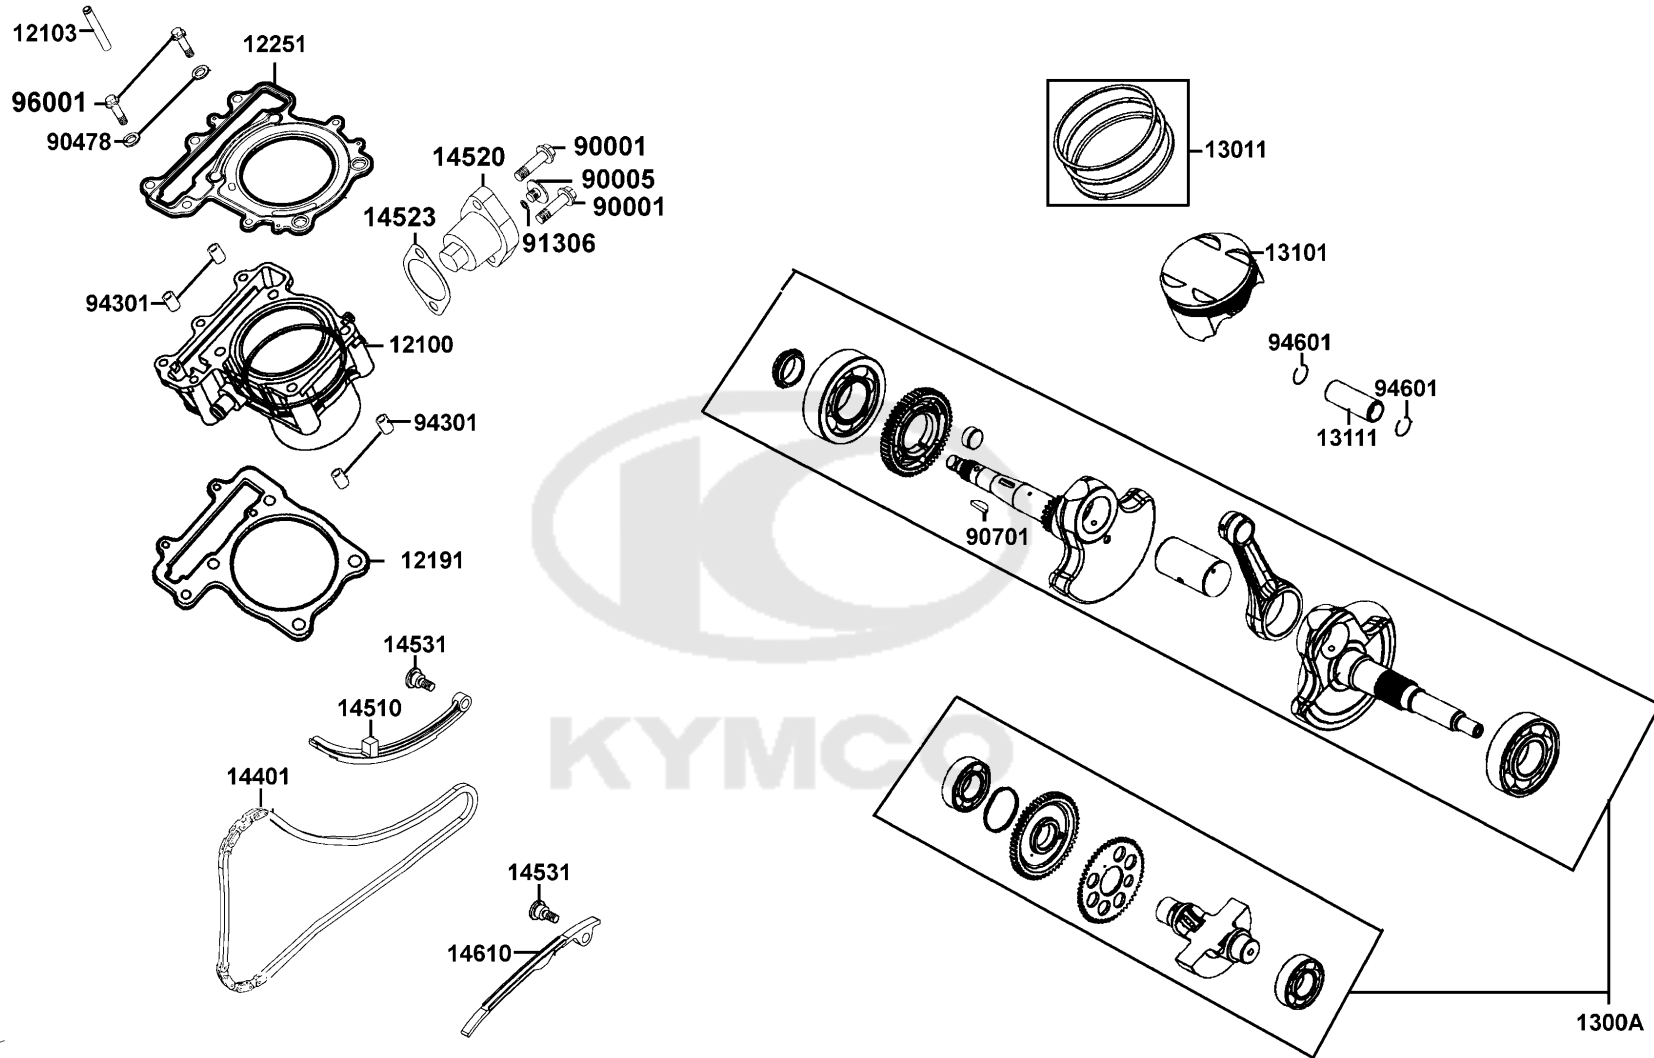

E03

Cylinder Piston Crankshaft